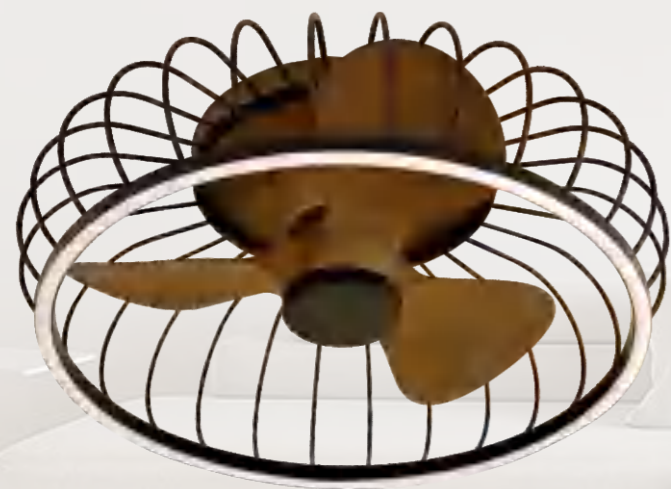

W25-033

Size: 25 inch(D630mm)
Housing finish: black
Motor :DC,105*15mm ,22W
Blade: 3 ABS
Light: 15W
Control:Remote Control(6 speed)