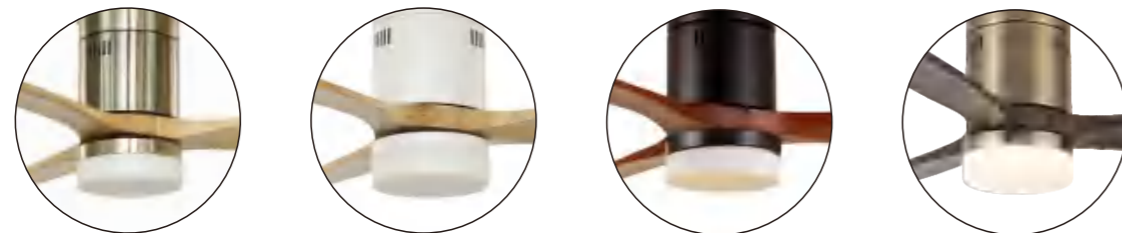

S52-338

Size: 52 inch(D1320mm)
Housing finish:bronze
Motor :DC,153*12mm ,40W
Blade:3 solid wood
Lampshade: glass
Reversible: yes
Light: LED 12W
Control:Remote Control(6 speed)

S52-309B

Size: 52 inch(D1320mm)
Housing finish: white
Motor :DC,153*12mm ,38W
Blade:3 solid wood
Reversible: yes
Control: Remote Control(6 speed)

S52-337

Size: 52 inch(D1320mm)
Housing finish: white
Motor :DC,153*12mm ,40W
Blade:3 solid wood
Lampshade:glass
Reversible: yes
Light: LED 15W
Control: Remote Control(6 speed)

S52-334C/S60-334C

Size: 52 inch(D1320mm)/60 inch(D1524mm)
Housing finish:nickel
Motor :DC,153*15mm ,45W
Blade:3 solid wood
Reversible: yes
Control:Remote Control(6 speed)