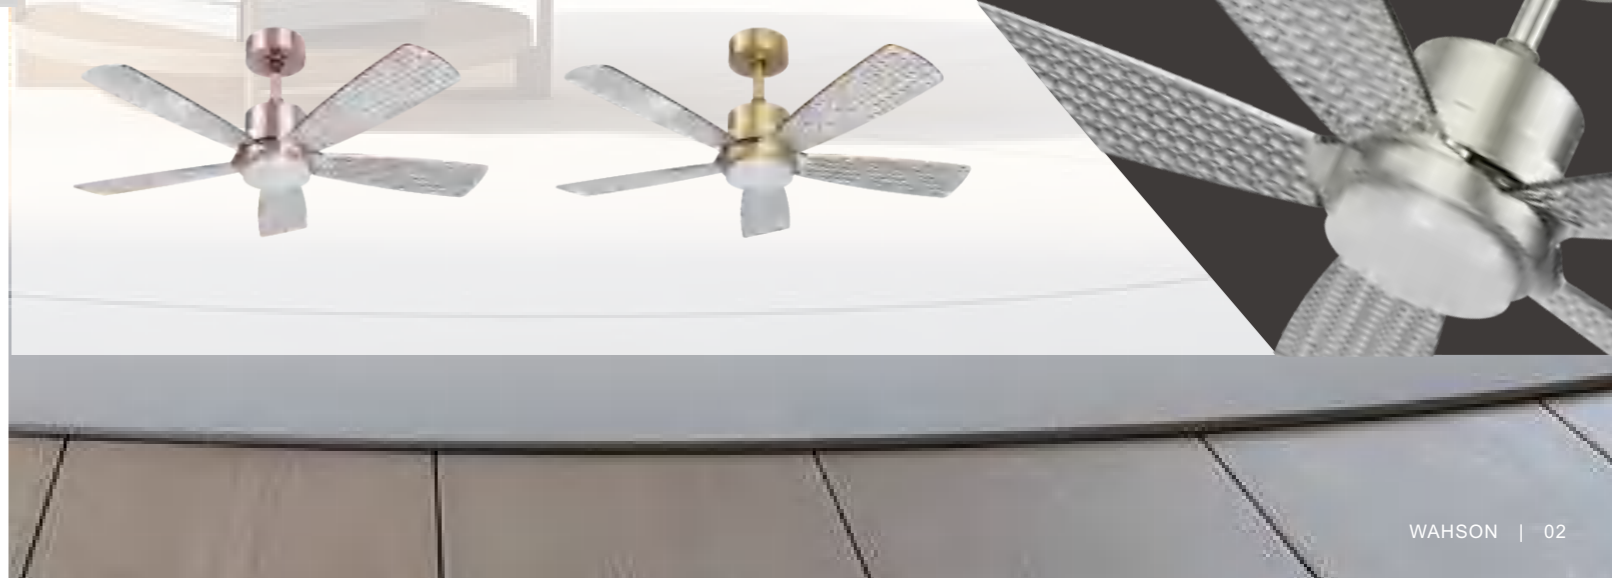

100

HUNDRED YEARS HERITAGE

WAHSON 2025

S52-651

Size: 52 inch(D1320mm)
Housing finish: off white
Motor :DC,153*12mm ,40W
Blade:3 ABS
Reversible: yes
Light: 12W
Control:Remote Control(6 speed)

S42-654

Size: 42 inch(D1066mm)
Housing finish:nickel
Motor :DC,140*15mm ,40W
Blade:5 ABS
Reversible: yes
Light: 12W
Control:Remote Control(6 speed)