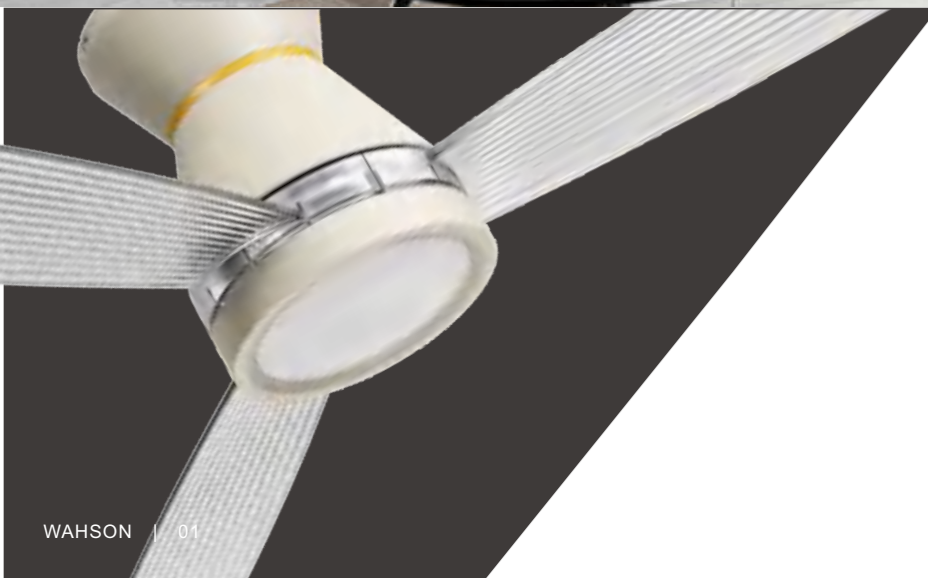

ABS

S52-652

Size: 52 inch(D1320mm)
Housing finish:black
Motor :DC,153*12mm ,40W
Blade:3 ABS
Reversible: yes
Light: 12W
Control:Remote Control(6 speed)

ABS

S52-629

Size: 52 inch(D1320mm)
Housing finish:green
Motor :DC,153*12mm ,40W
Blade: 5 ABS
Reversible: yes
Light: LED 12W
Control:Remote Control(6 speed)