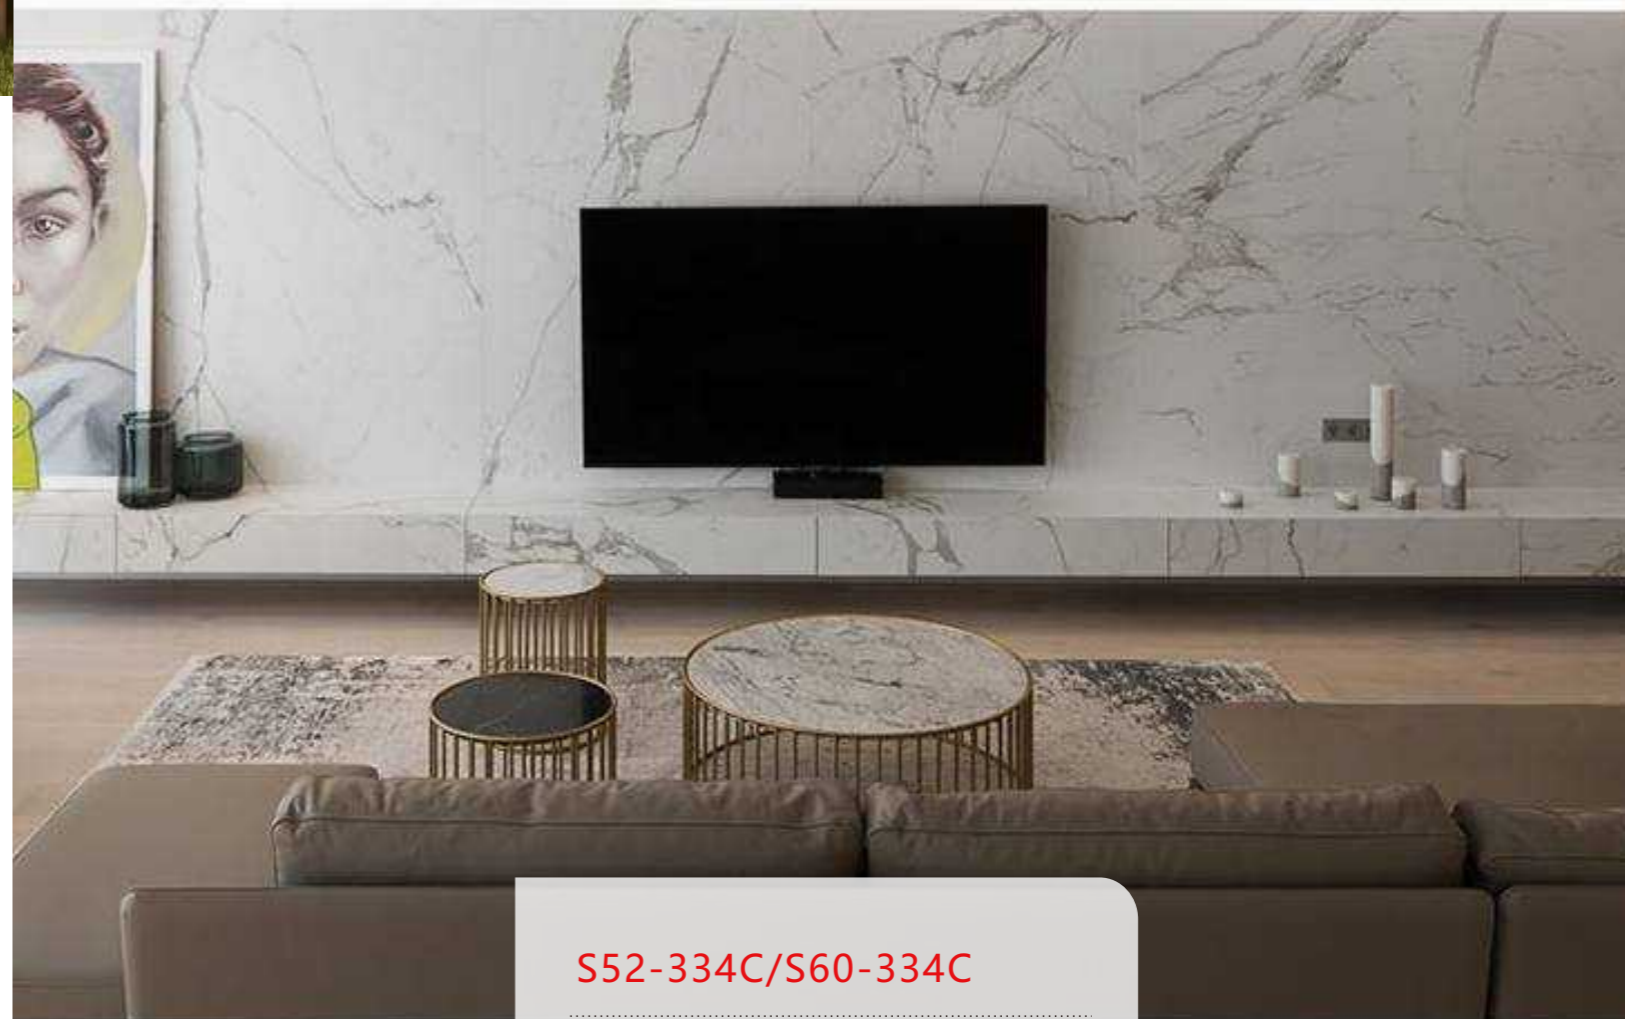

S52-338

Size: 52 inch(D1320mm)
Housing finish:bronze
Motor :DC,153*12mm ,40W
Blade:3 solid wood
Lampshade: glass
Reversible: yes
Light: LED 12W
Control:Remote Control(6 speed)

S52-309B

Size: 52 inch(D1320mm)
Housing finish: white
Motor :DC,153*12mm ,38W
Blade:3 solid wood
Reversible: yes
Control: Remote Control(6 speed)