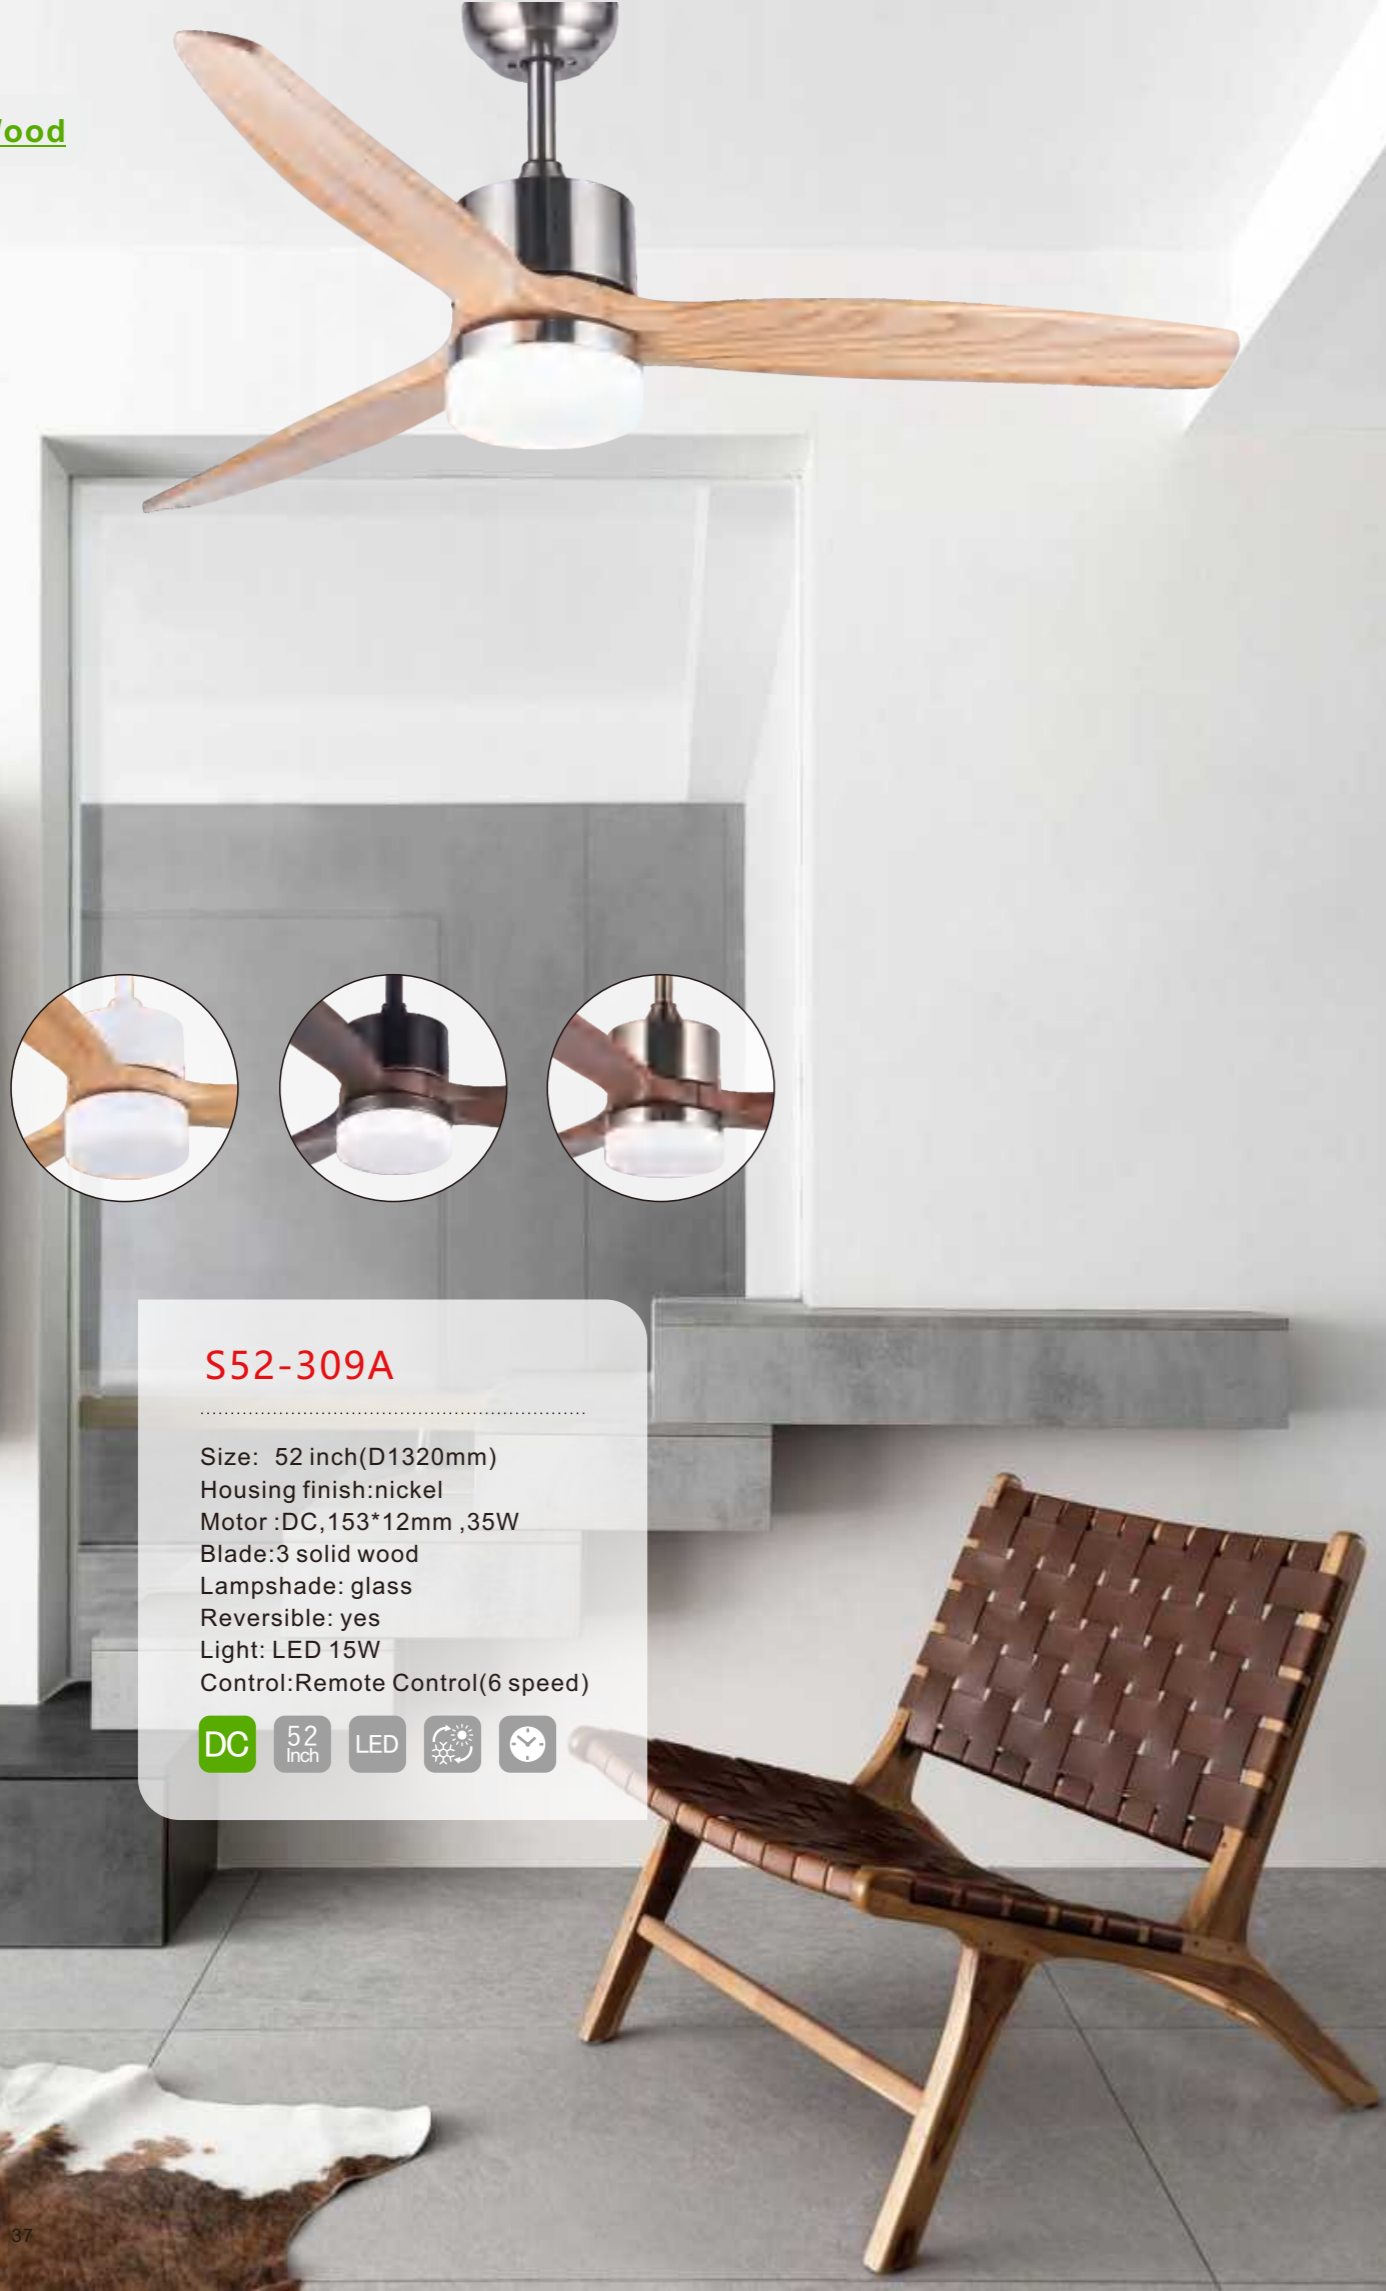

S52-309A

Size: 52 inch(D1320mm)
Housing finish:nickel
Motor :DC,153*12mm ,35W
Blade:3 solid wood
Lampshade: glass
Reversible: yes
Light: LED 15W
Control:Remote Control(6 speed)

DC 52 Inch LED