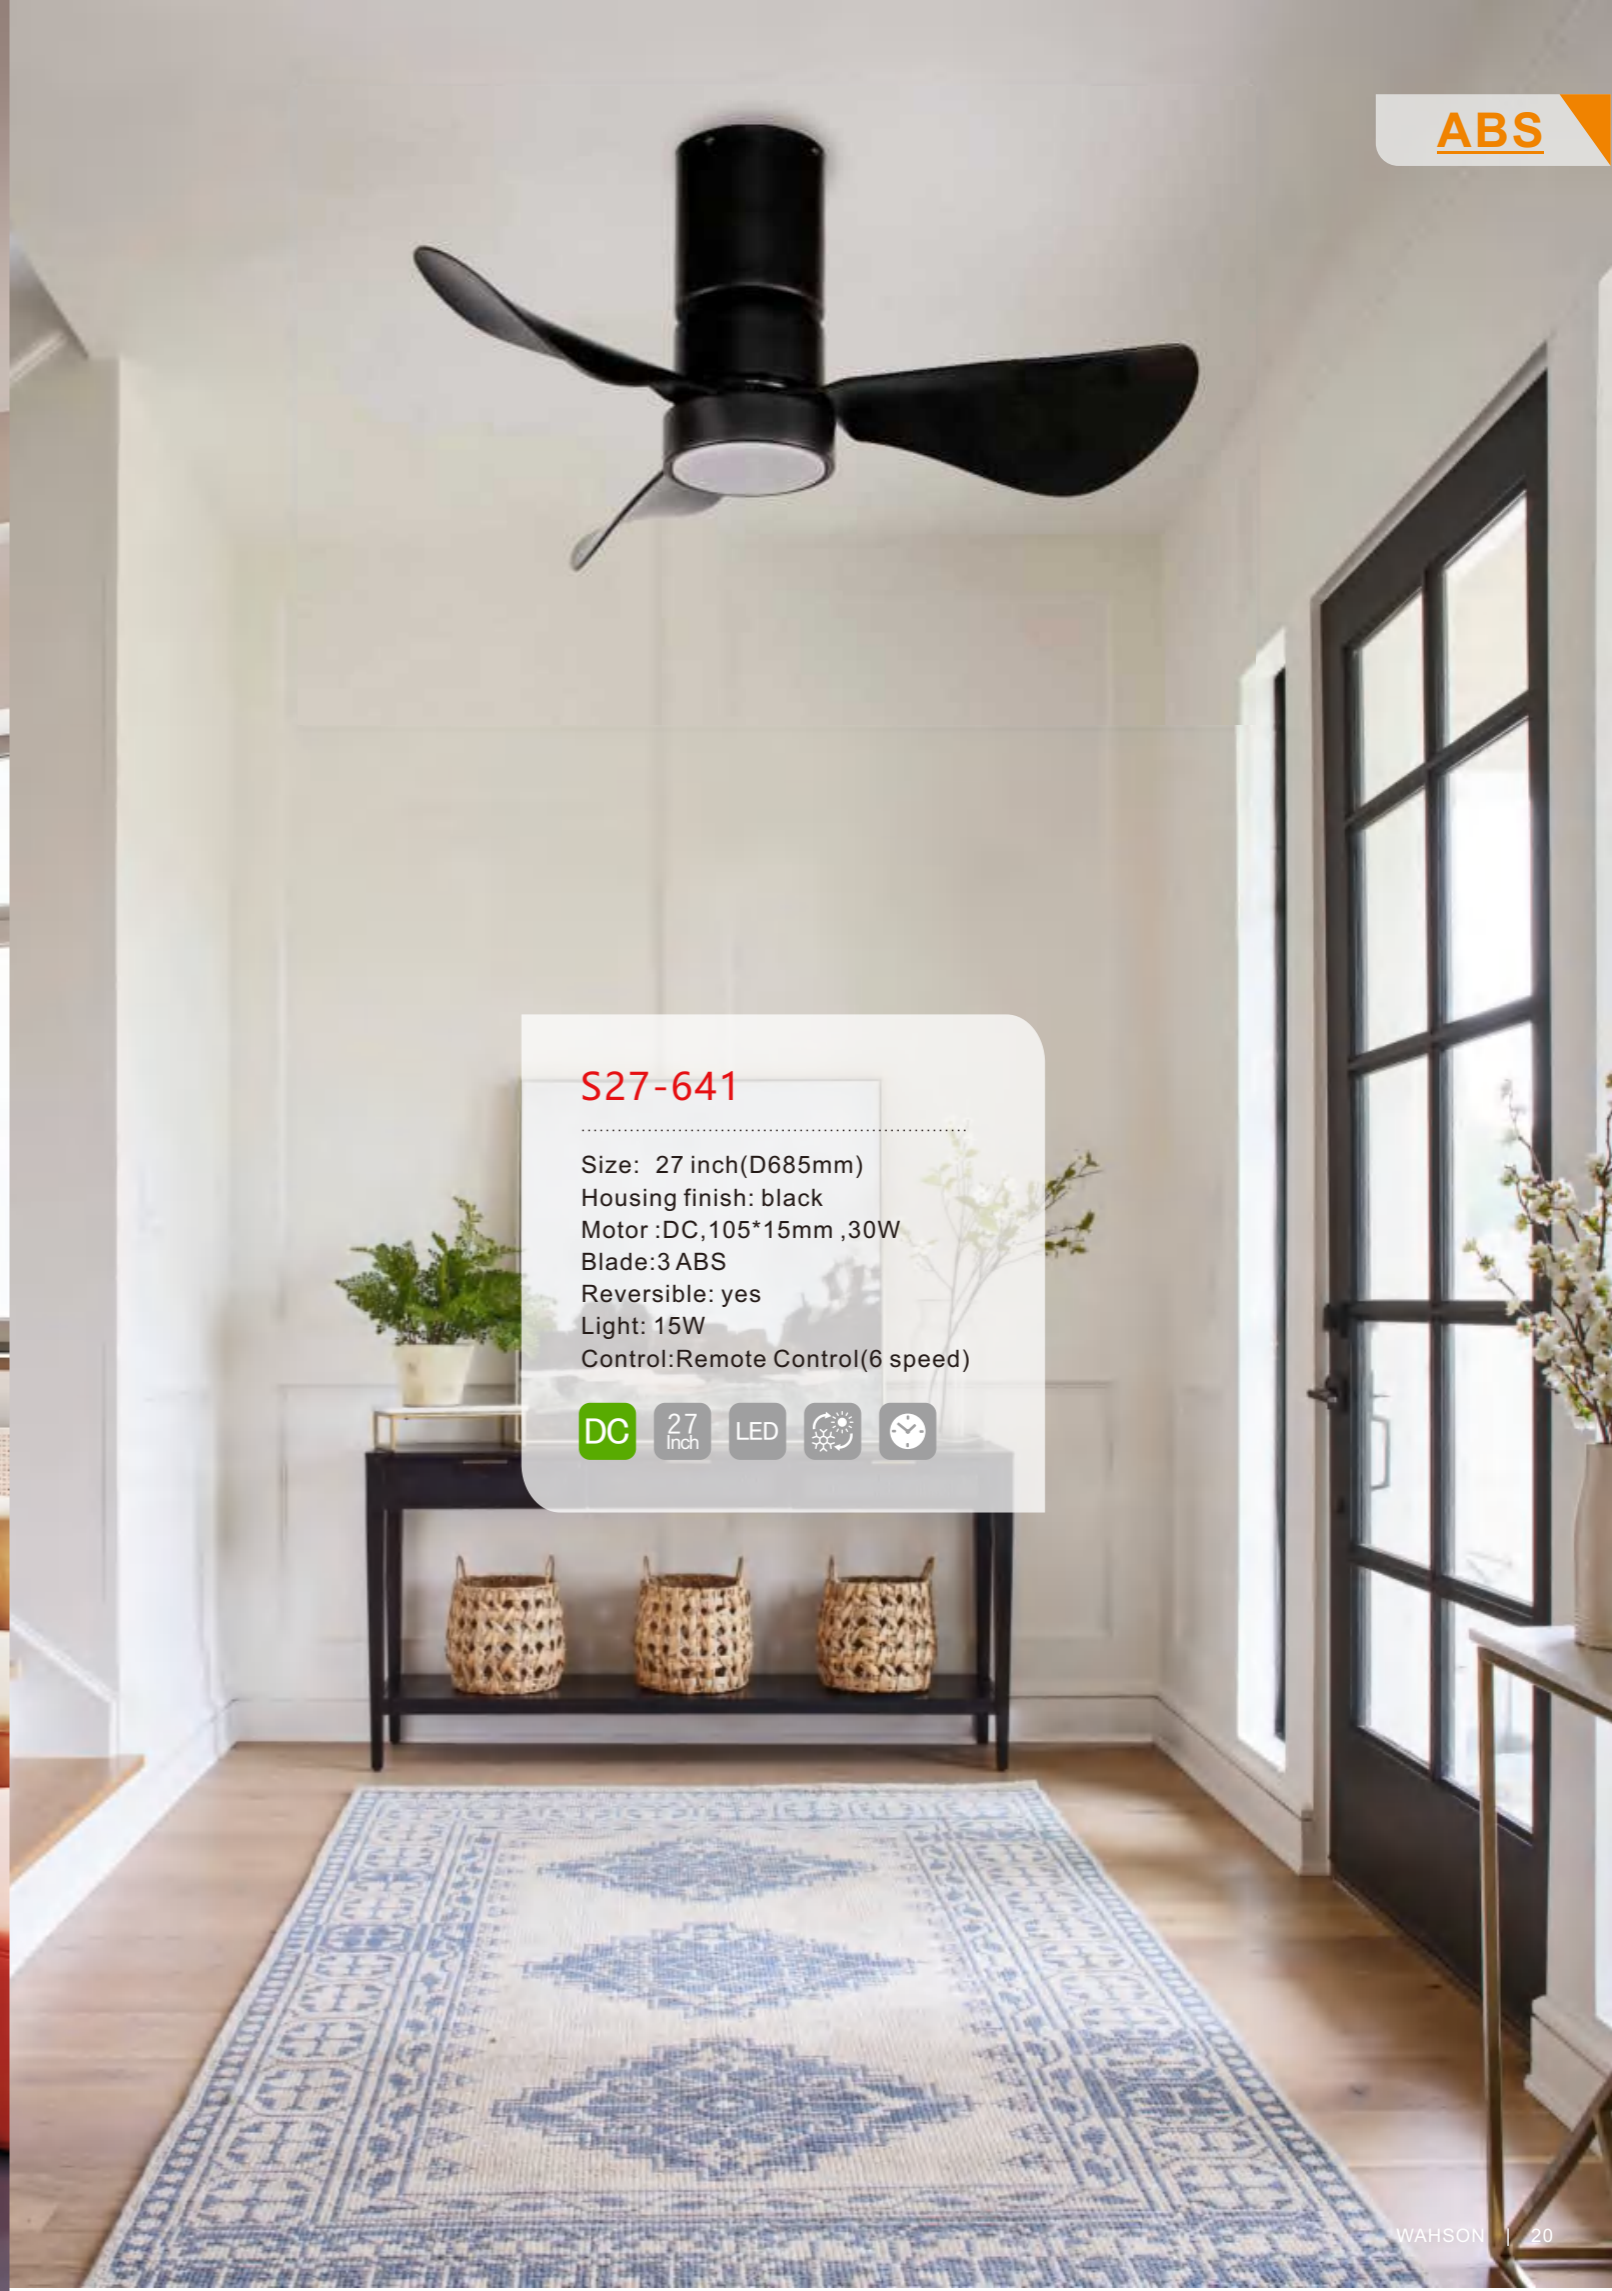

S29-639

Size: 29 inch(D740mm)
Housing finish:black
Motor :DC,105*15mm ,30W
Blade: 5 ABS
Reversible: yes
Light: E14*1,15W
Control:Remote Control(6 speed)

S27-640

Size: 27 inch(D685mm)
Housing finish: red
Motor :DC,105*15mm ,30W
Blade:3 ABS
Reversible: yes
Light: 15W
Control:Remote Control(6 speed)