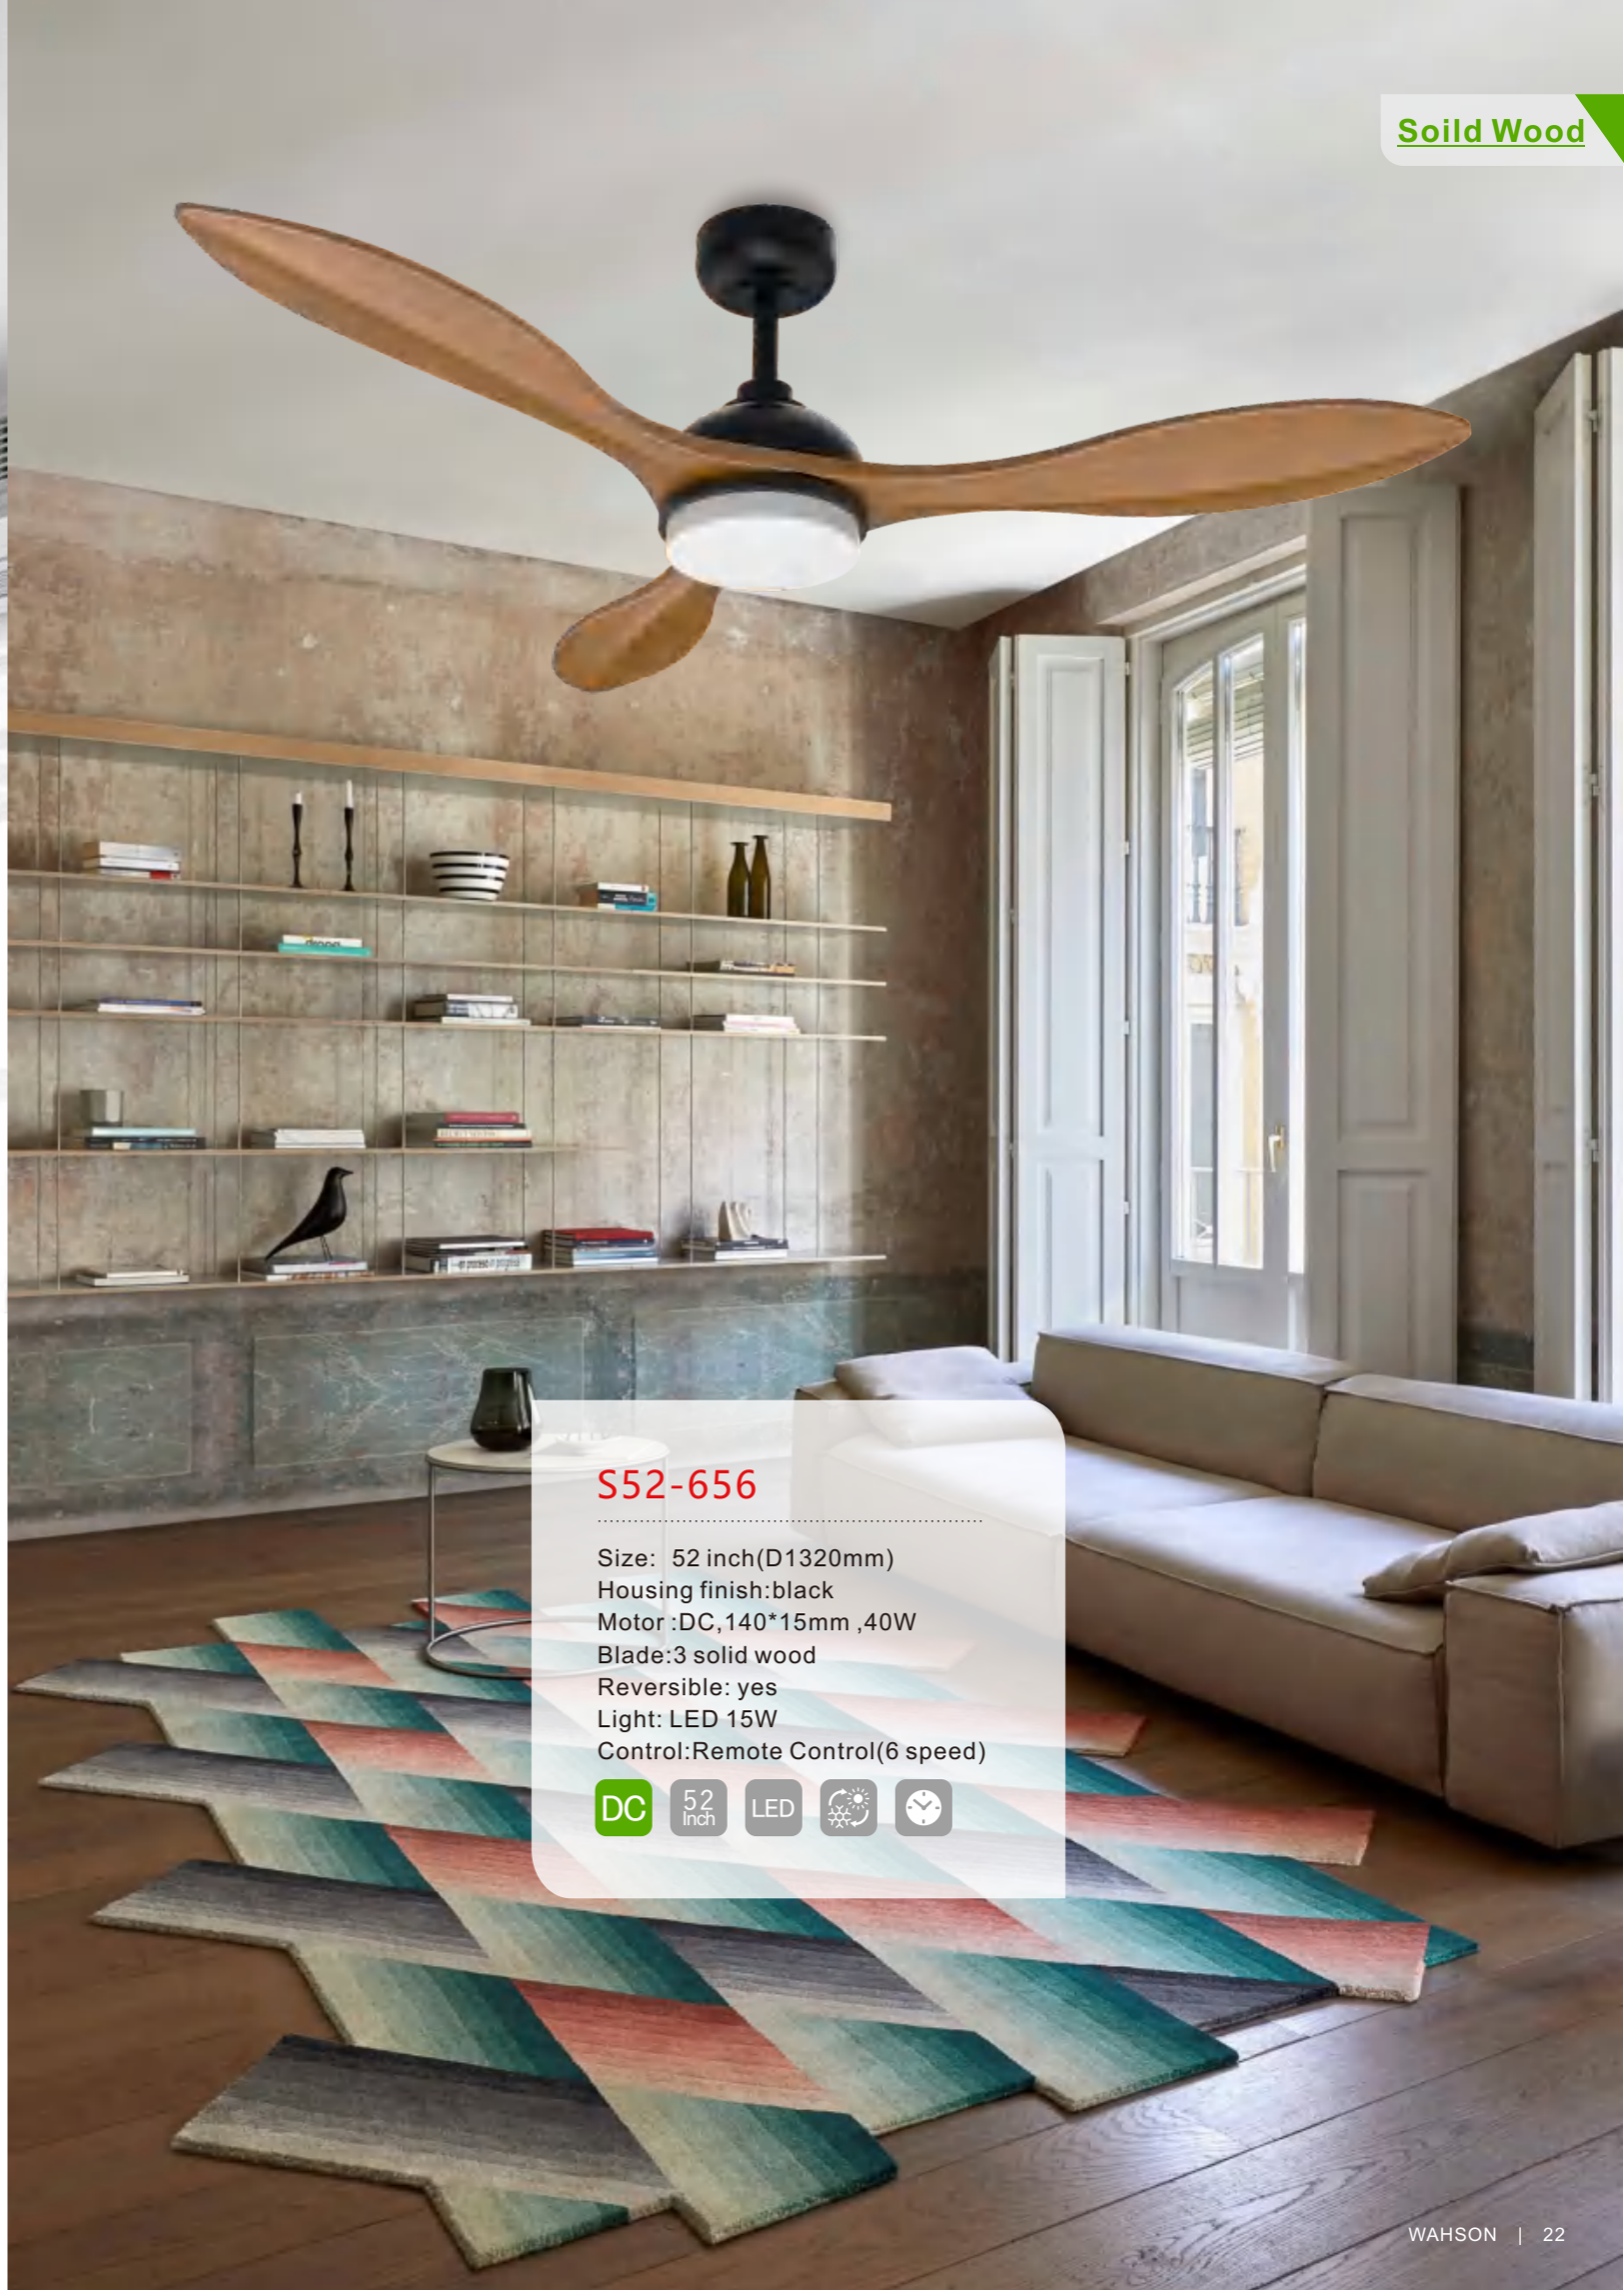

S27-641

Size: 27 inch(D685mm)
Housing finish: black
Motor :DC,105*15mm ,30W
Blade:3 ABS
Reversible: yes
Light: 15W
Control:Remote Control(6 speed)

S52-655

Size: 52 inch(D1320mm)
Housing finish:Silver
Motor :DC,140*15mm ,40W
Blade:3 solid wood
Reversible: yes
Light: LED 15W
Control:Remote Control(6 speed)