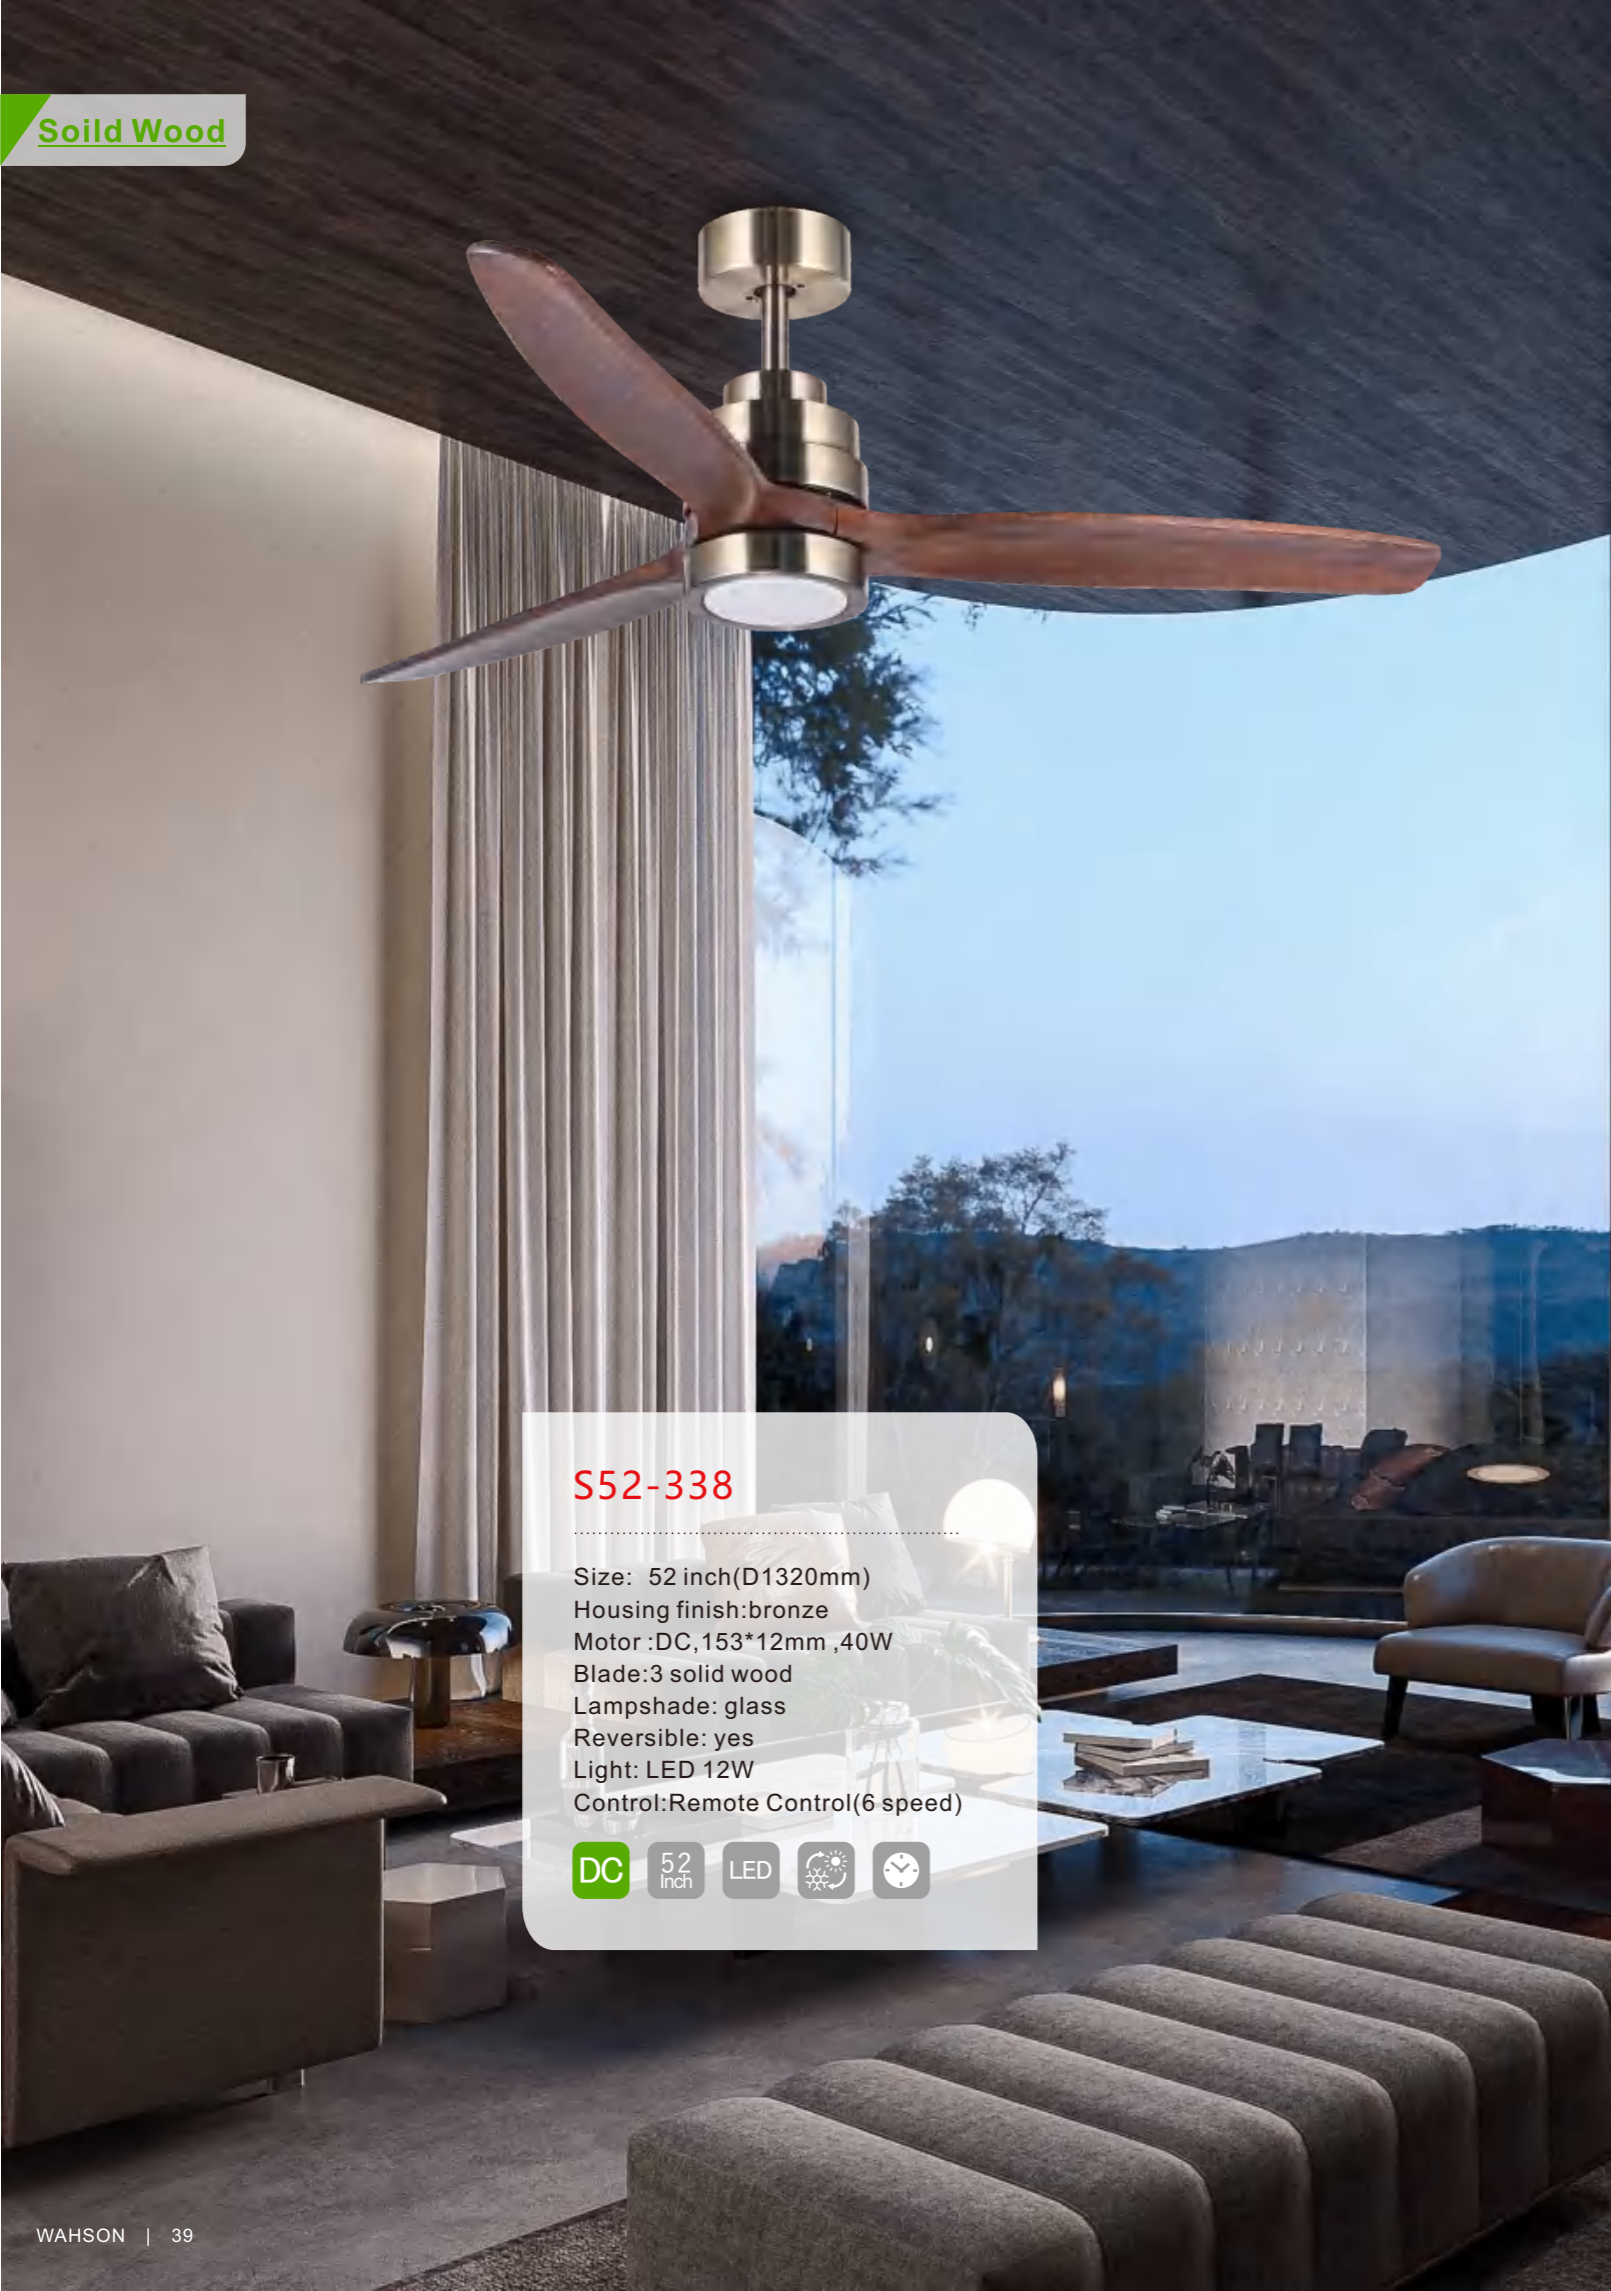

DC 52 Inch LED

S56-389/S60-389

Size: 56 inch(D1420mm)/60 inch(D1524mm)
 Housing finish:satin nickel
 Motor :DC,153*15mm ,45W
 Blade:3 solid wood
 Reversible: yes
 Control: Remote Control(6 speed)

DC 56 Inch