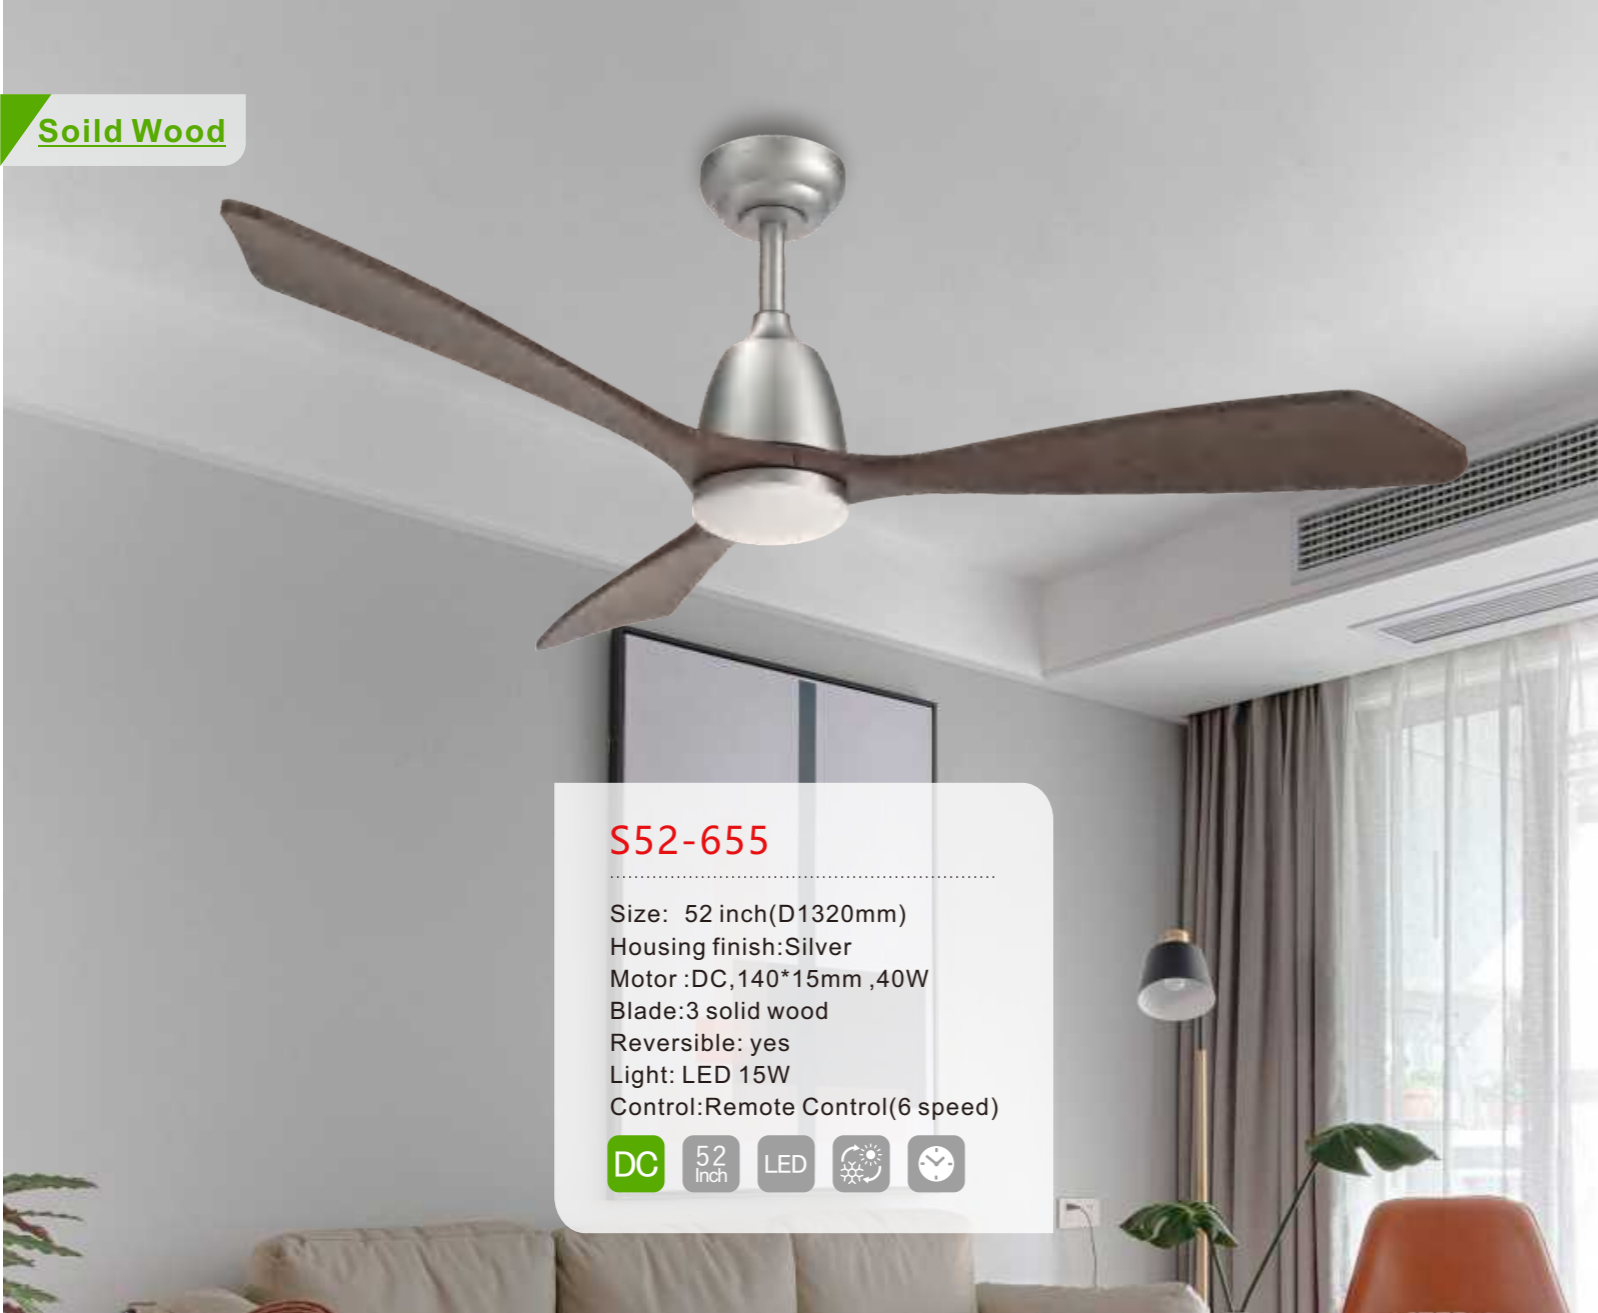

S52-655

Size: 52 inch(D1320mm)
Housing finish:Silver
Motor :DC,140*15mm ,40W
Blade:3 solid wood
Reversible: yes
Light: LED 15W
Control:Remote Control(6 speed)