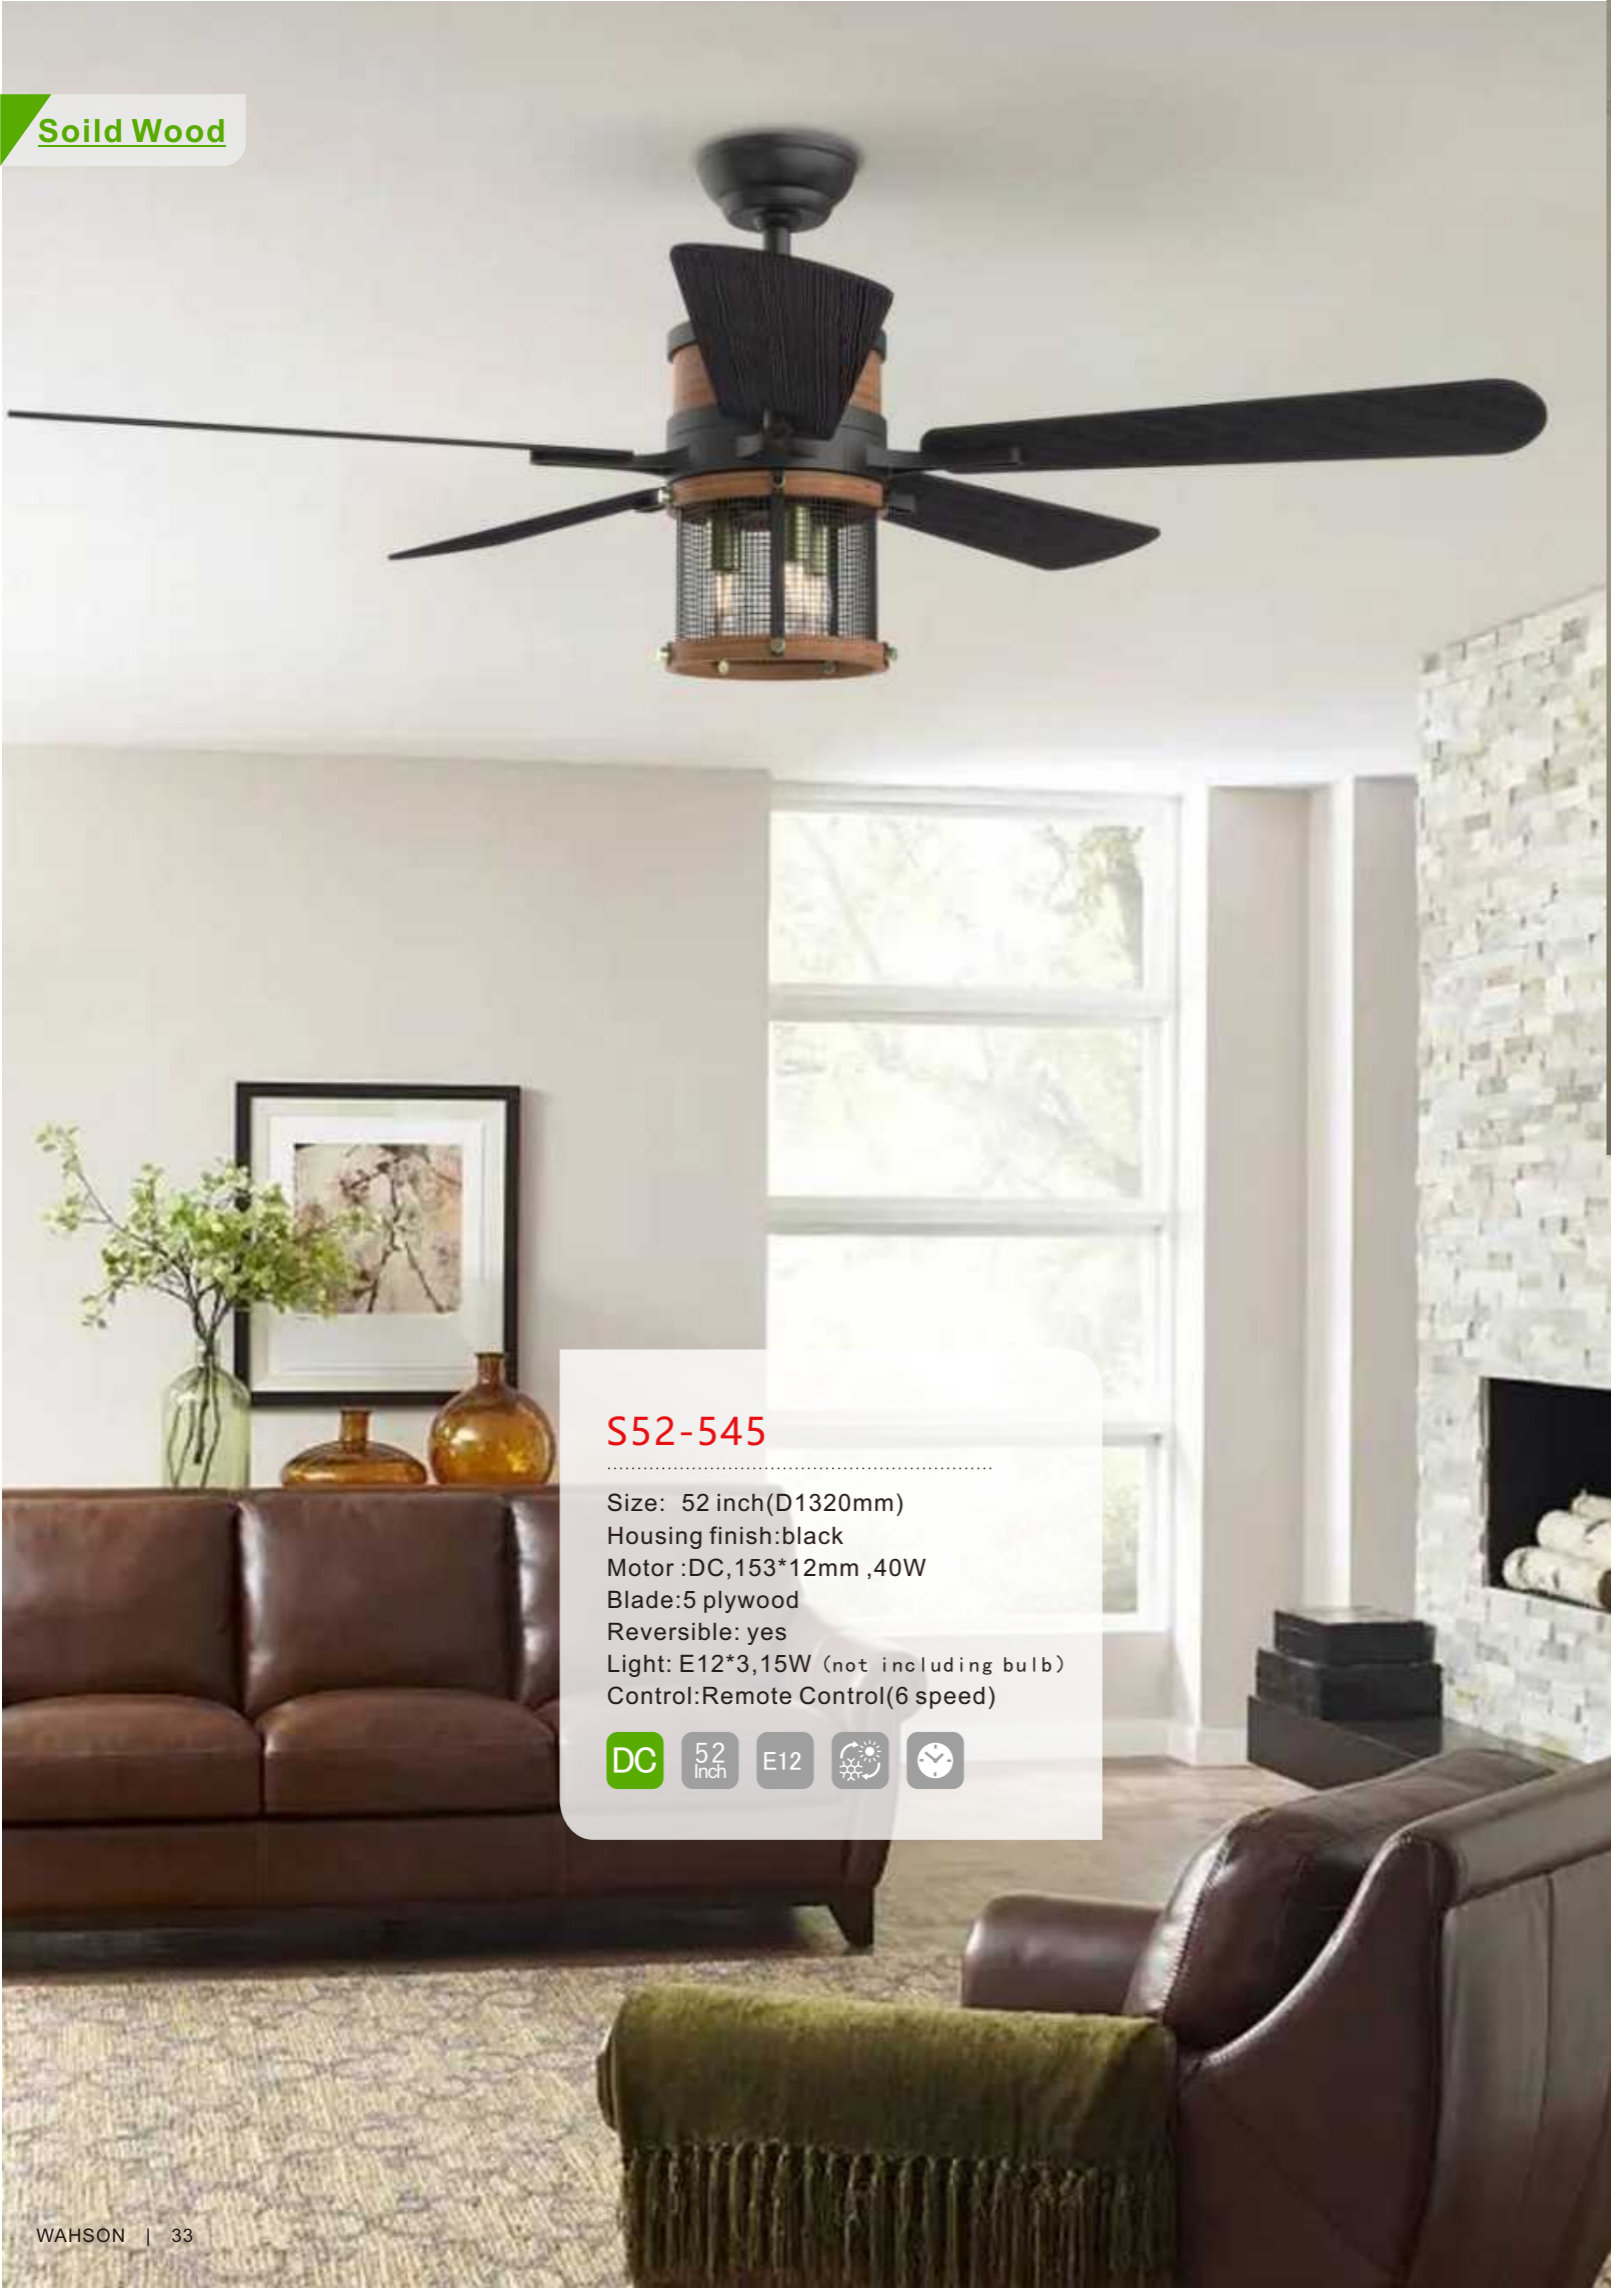

S52-545

Size: 52 inch(D1320mm)
Housing finish:black
Motor :DC,153*12mm ,40W
Blade:5 plywood
Reversible: yes
Light: E12*3,15W (not including bulb)
Control:Remote Control(6 speed)