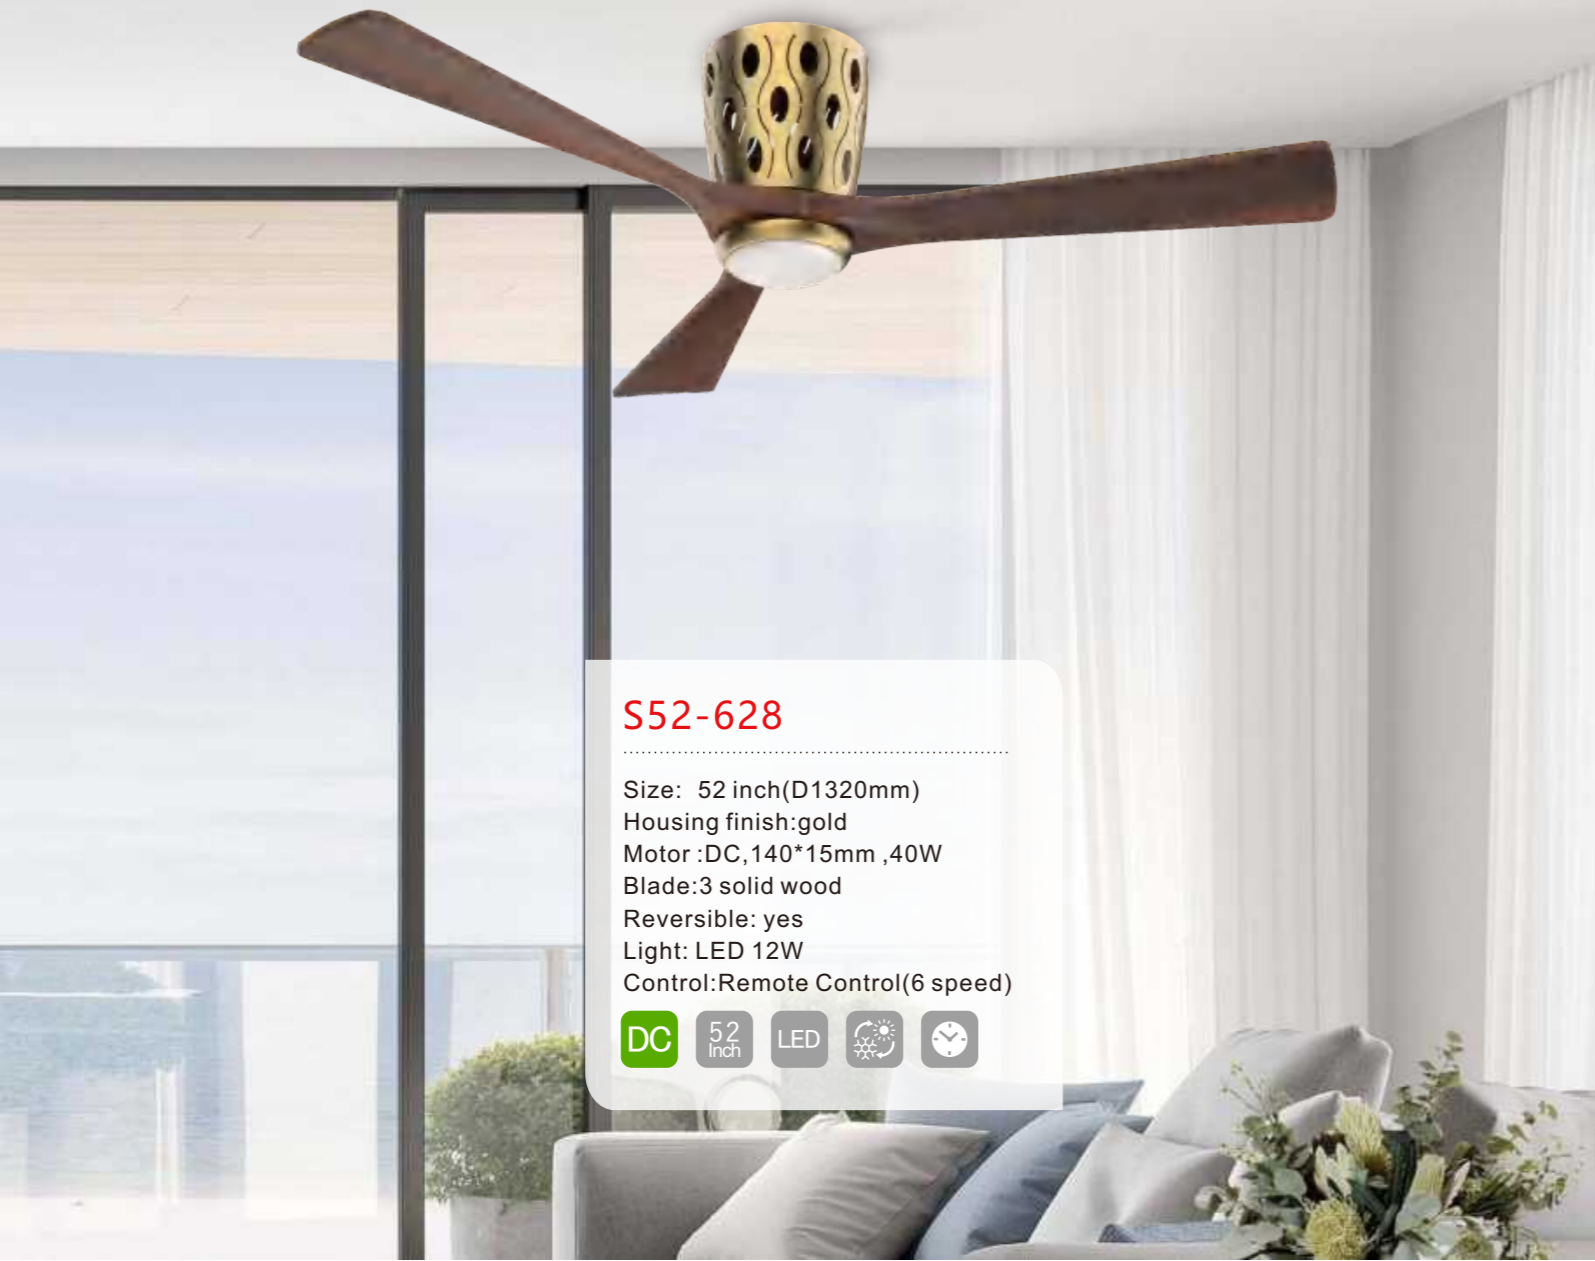

S52-656

Size: 52 inch(D1320mm)
Housing finish:black
Motor :DC,140*15mm ,40W
Blade:3 solid wood
Reversible: yes
Light: LED 15W
Control:Remote Control(6 speed)

○ GRAY

● GOLD

● BLACK

● COFFEE

S52-628

Size: 52 inch(D1320mm)
 Housing finish:gold
 Motor :DC,140*15mm ,40W
 Blade:3 solid wood
 Reversible: yes
 Light: LED 12W
 Control:Remote Control(6 speed)