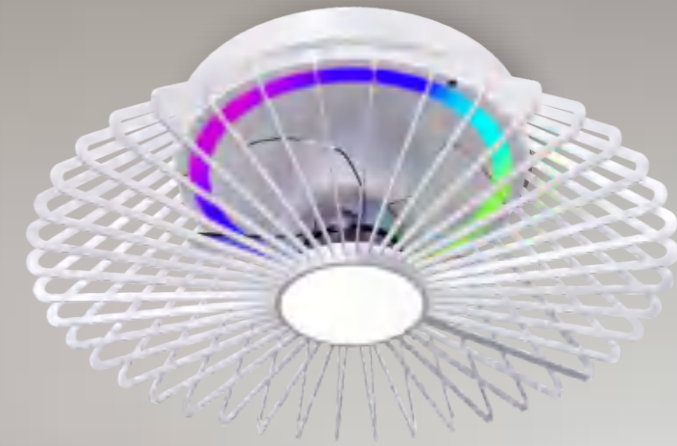

W25-065

Size: 25 inch(D630mm)
Housing finish:off white
Motor :DC,105*15mm ,22W
Blade: 3 ABS
Light: 15W
Control:Remote Control(6 speed)

W22-077

Size: 22 inch(D550mm)
Housing finish: black
Motor :DC,61*8mm ,10W
Blade: 5 PC
Light: 12W+RGB
Control:Remote Control(6 speed)

W25-033

Size: 25 inch(D630mm)
Housing finish: black
Motor :DC,105*15mm ,22W
Blade: 3 ABS
Light: 15W
Control:Remote Control(6 speed)