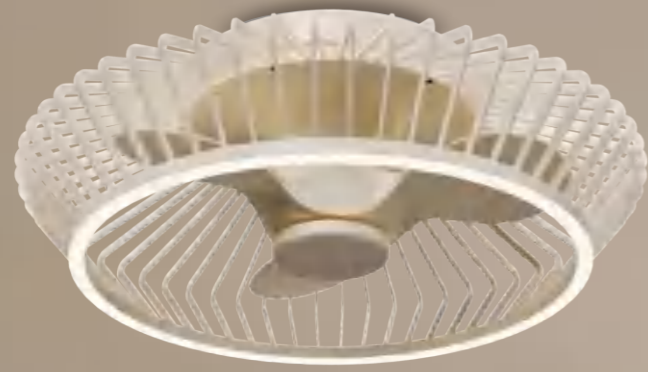

W25-065

Size: 25 inch(D630mm)
Housing finish:off white
Motor :DC,105*15mm ,22W
Blade: 3 ABS
Light: 15W
Control:Remote Control(6 speed)