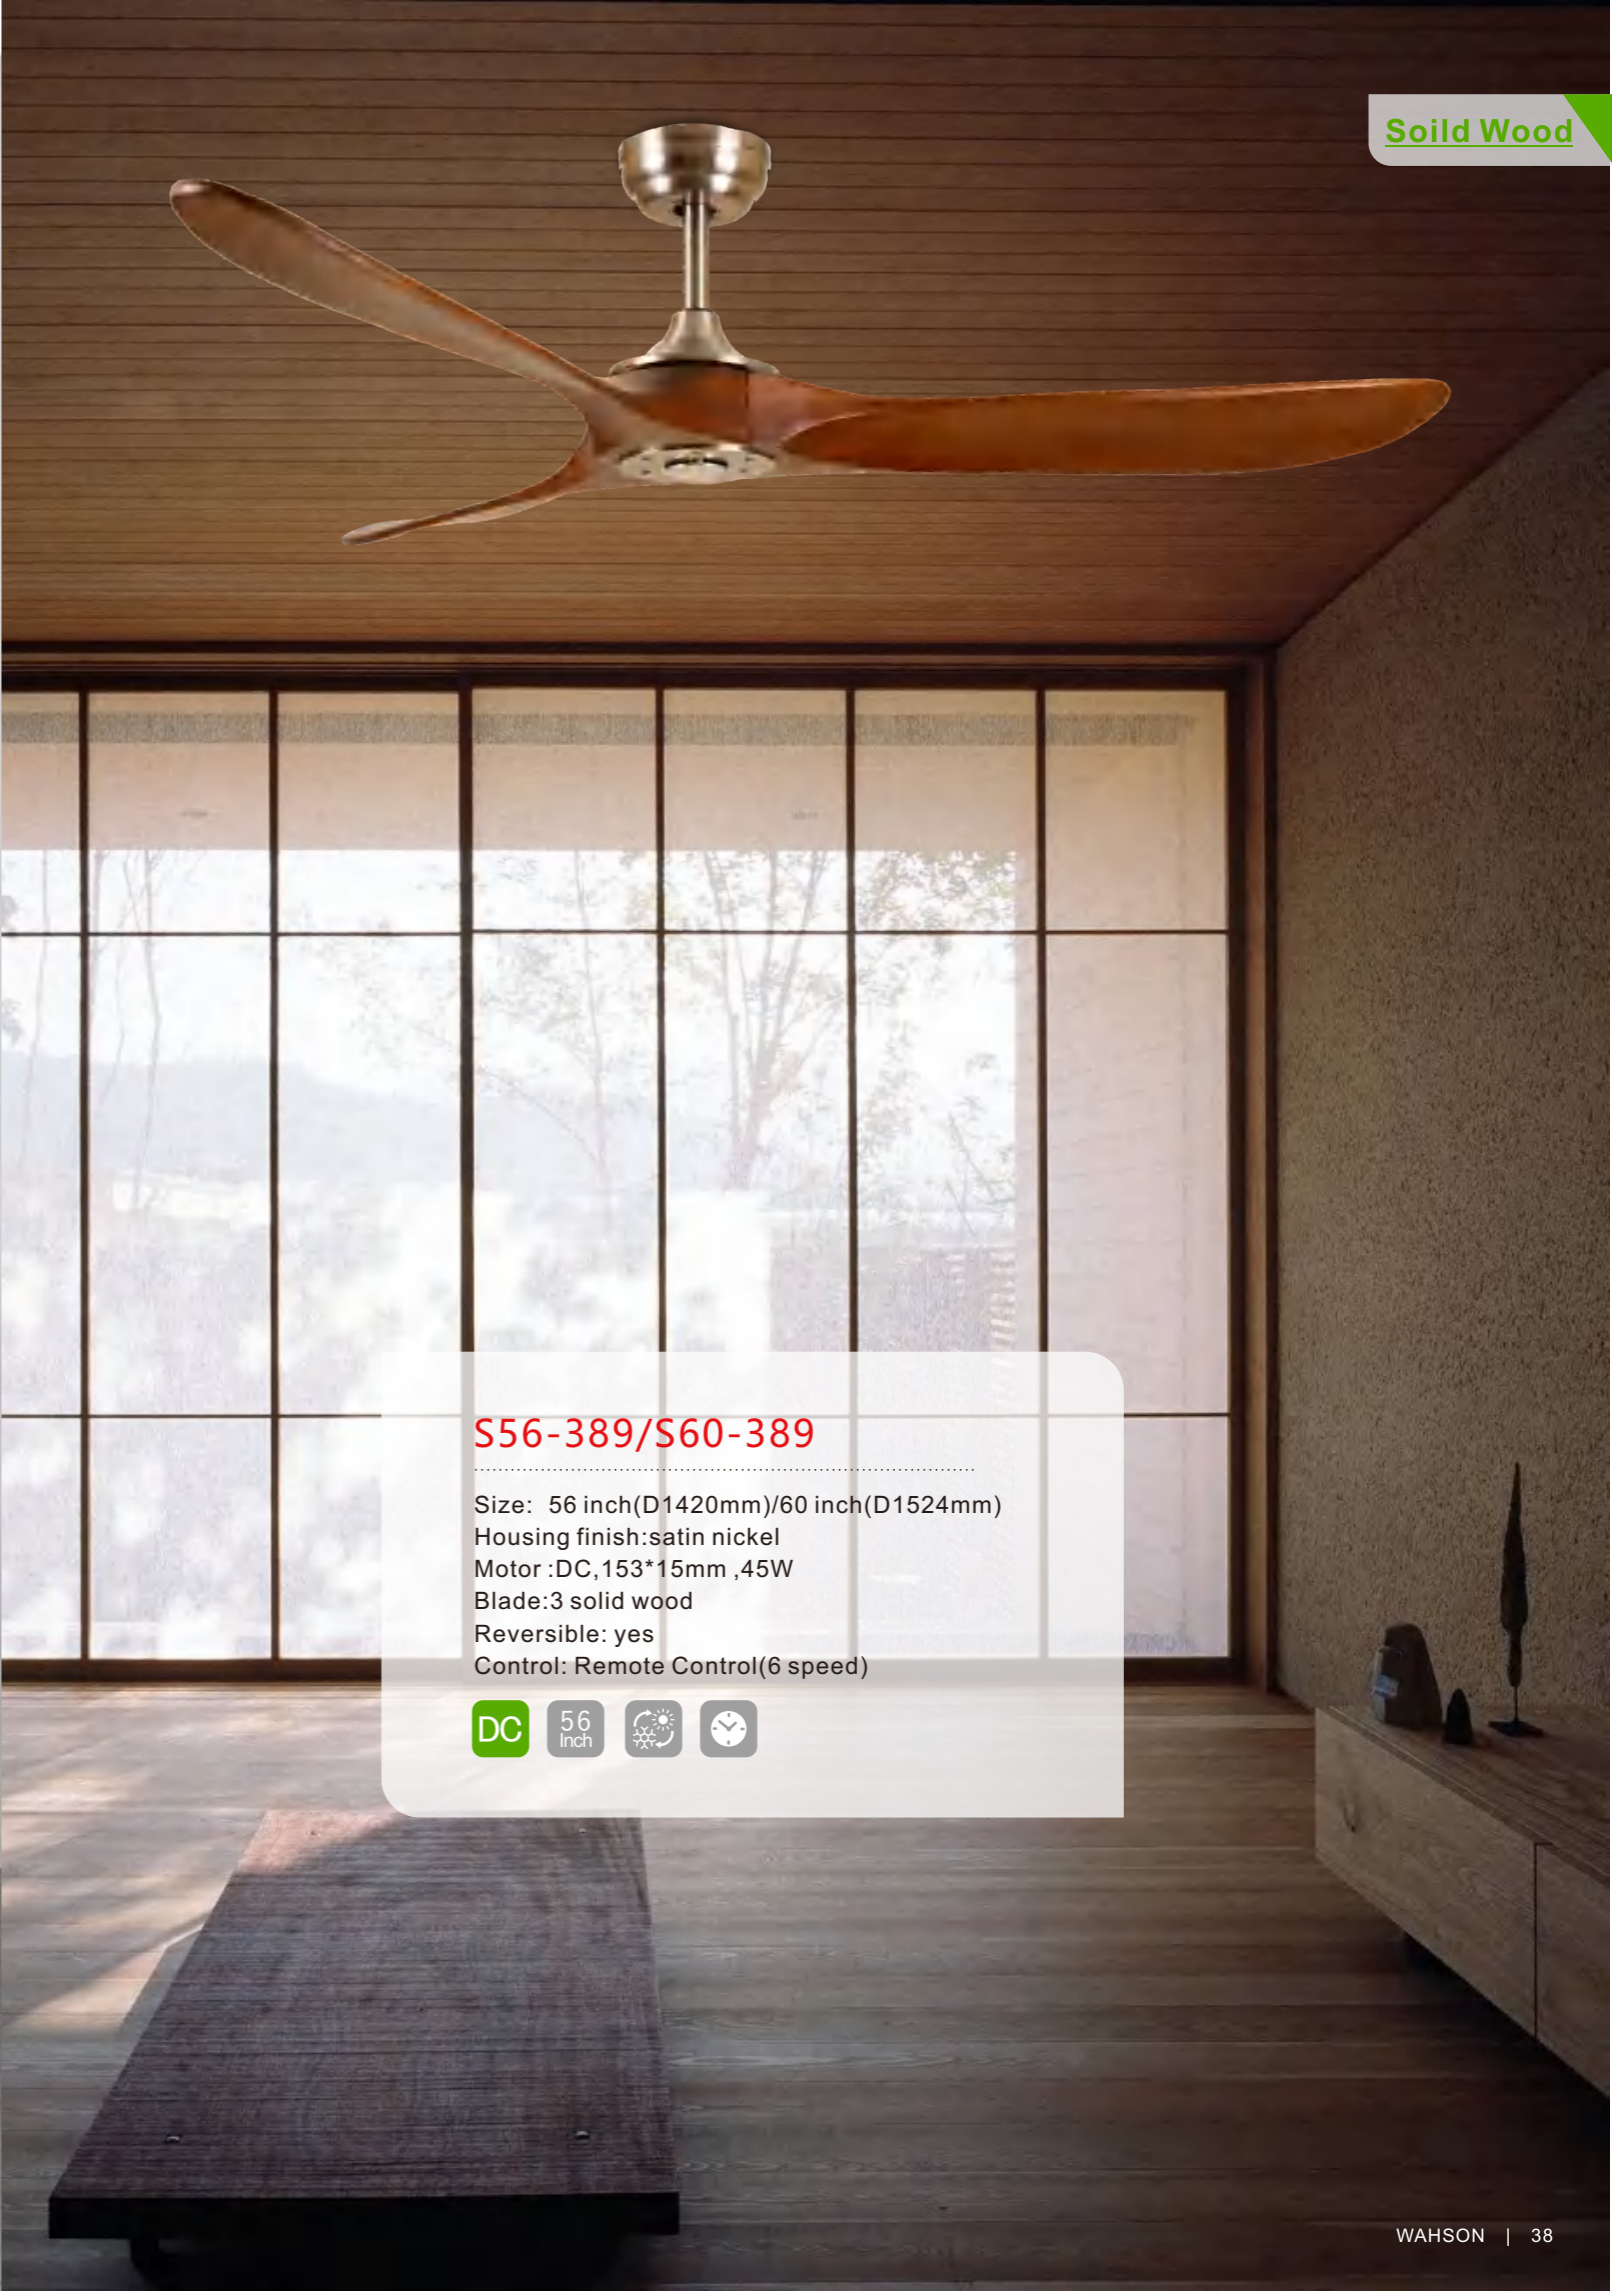

S52-489

Size: 52 inch(D1320mm)
Housing finish:black
Motor :DC,153*15mm ,40W
Blade:3 solid wood
Lampshade: glass
Reversible: yes
Light: LED 15W
Control:Remote Control(6 speed)

S52-309A

Size: 52 inch(D1320mm)
 Housing finish:nickel
 Motor :DC,153*12mm ,35W
 Blade:3 solid wood
 Lampshade: glass
 Reversible: yes
 Light: LED 15W
 Control:Remote Control(6 speed)

DC 52 Inch LED

S56-389/S60-389

Size: 56 inch(D1420mm)/60 inch(D1524mm)
 Housing finish:satin nickel
 Motor :DC,153*15mm ,45W
 Blade:3 solid wood
 Reversible: yes
 Control: Remote Control(6 speed)

DC 56 Inch