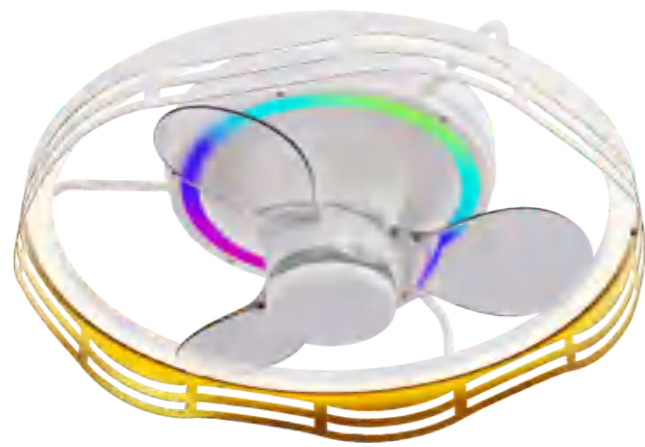

W23-076

Size: 23 inch(D580mm)
Housing finish: white
Motor :DC,105*15mm ,22W
Blade: 3 ABS
Light: 15W+RGB
Control:Remote Control(6 speed)