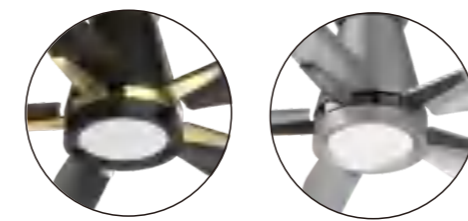

S52-626C

Size: 52 inch(D1320mm)
Housing finish:black
Motor :DC,153*12mm ,40W
Blade:5 ABS
Reversible: yes
Light: 12W
Control:Remote Control(6 speed)