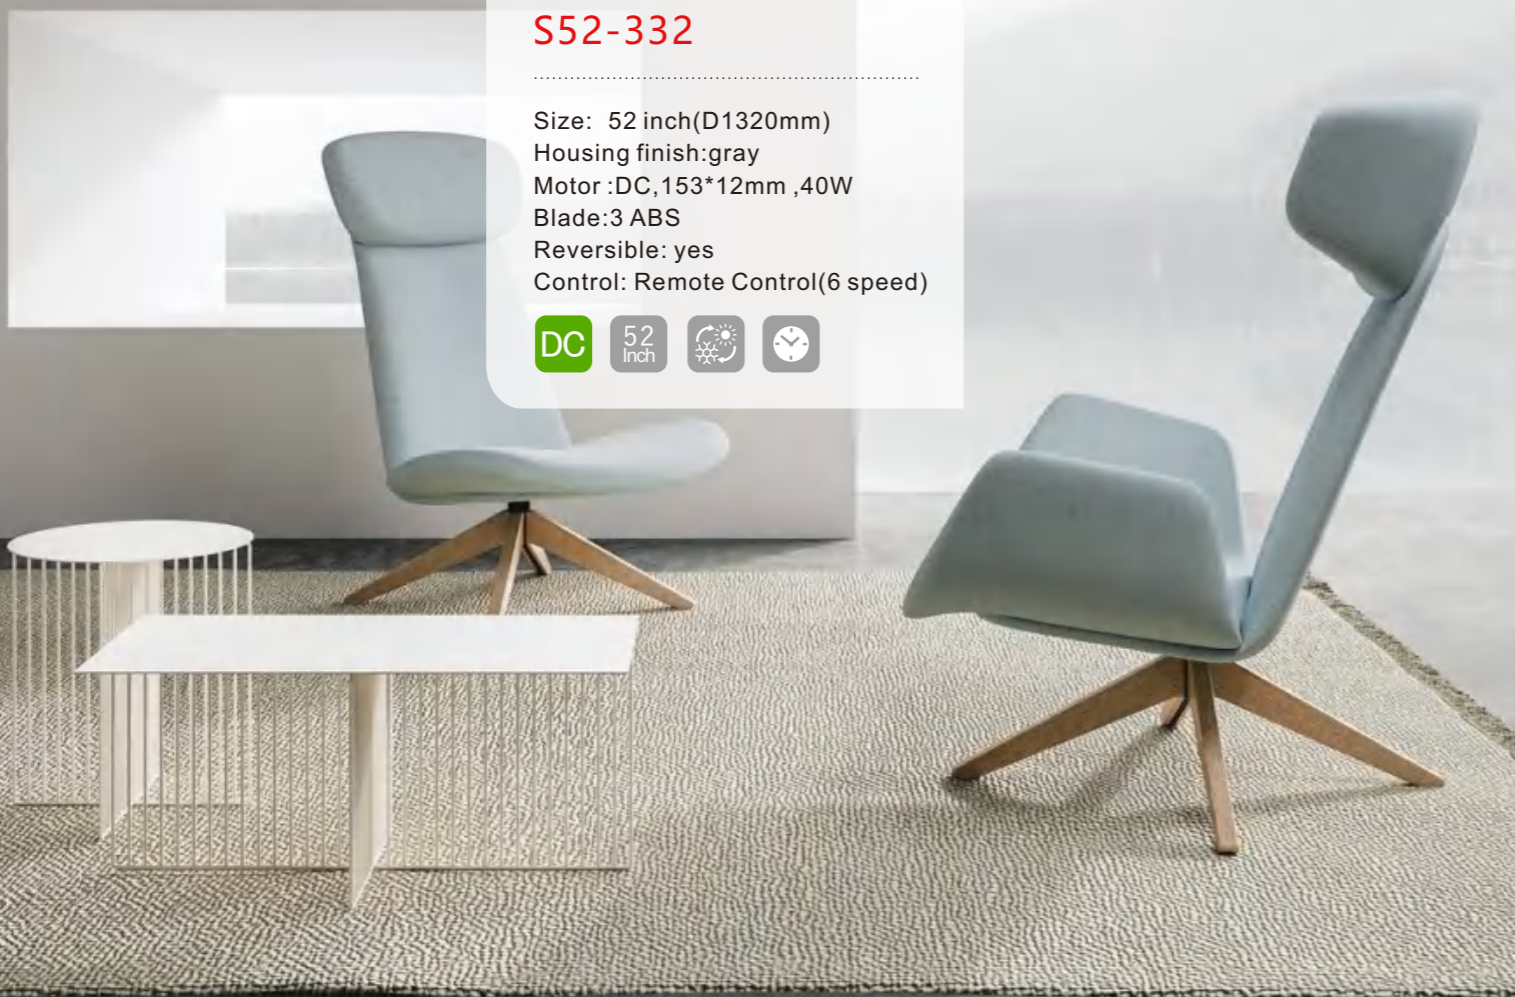

S42-562

Size: 42 inch(D1065mm)
 Housing finish:white
 Motor :DC,153*12mm ,35W
 Blade:3 ABS
 Lampshade: acrylic
 Reversible: yes
 Light: LED 24W
 Control:Remote Control(6 speed)

S52-332

Size: 52 inch(D1320mm)
 Housing finish:gray
 Motor :DC,153*12mm ,40W
 Blade:3 ABS
 Reversible: yes
 Control: Remote Control(6 speed)