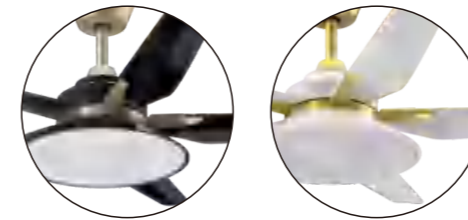

S52-627

Size: 52 inch(D1320mm)
Housing finish:black
Motor :DC,153*12mm ,40W
Blade:5 ABS
Reversible: yes
Light: 24W
Control:Remote Control(6 speed)