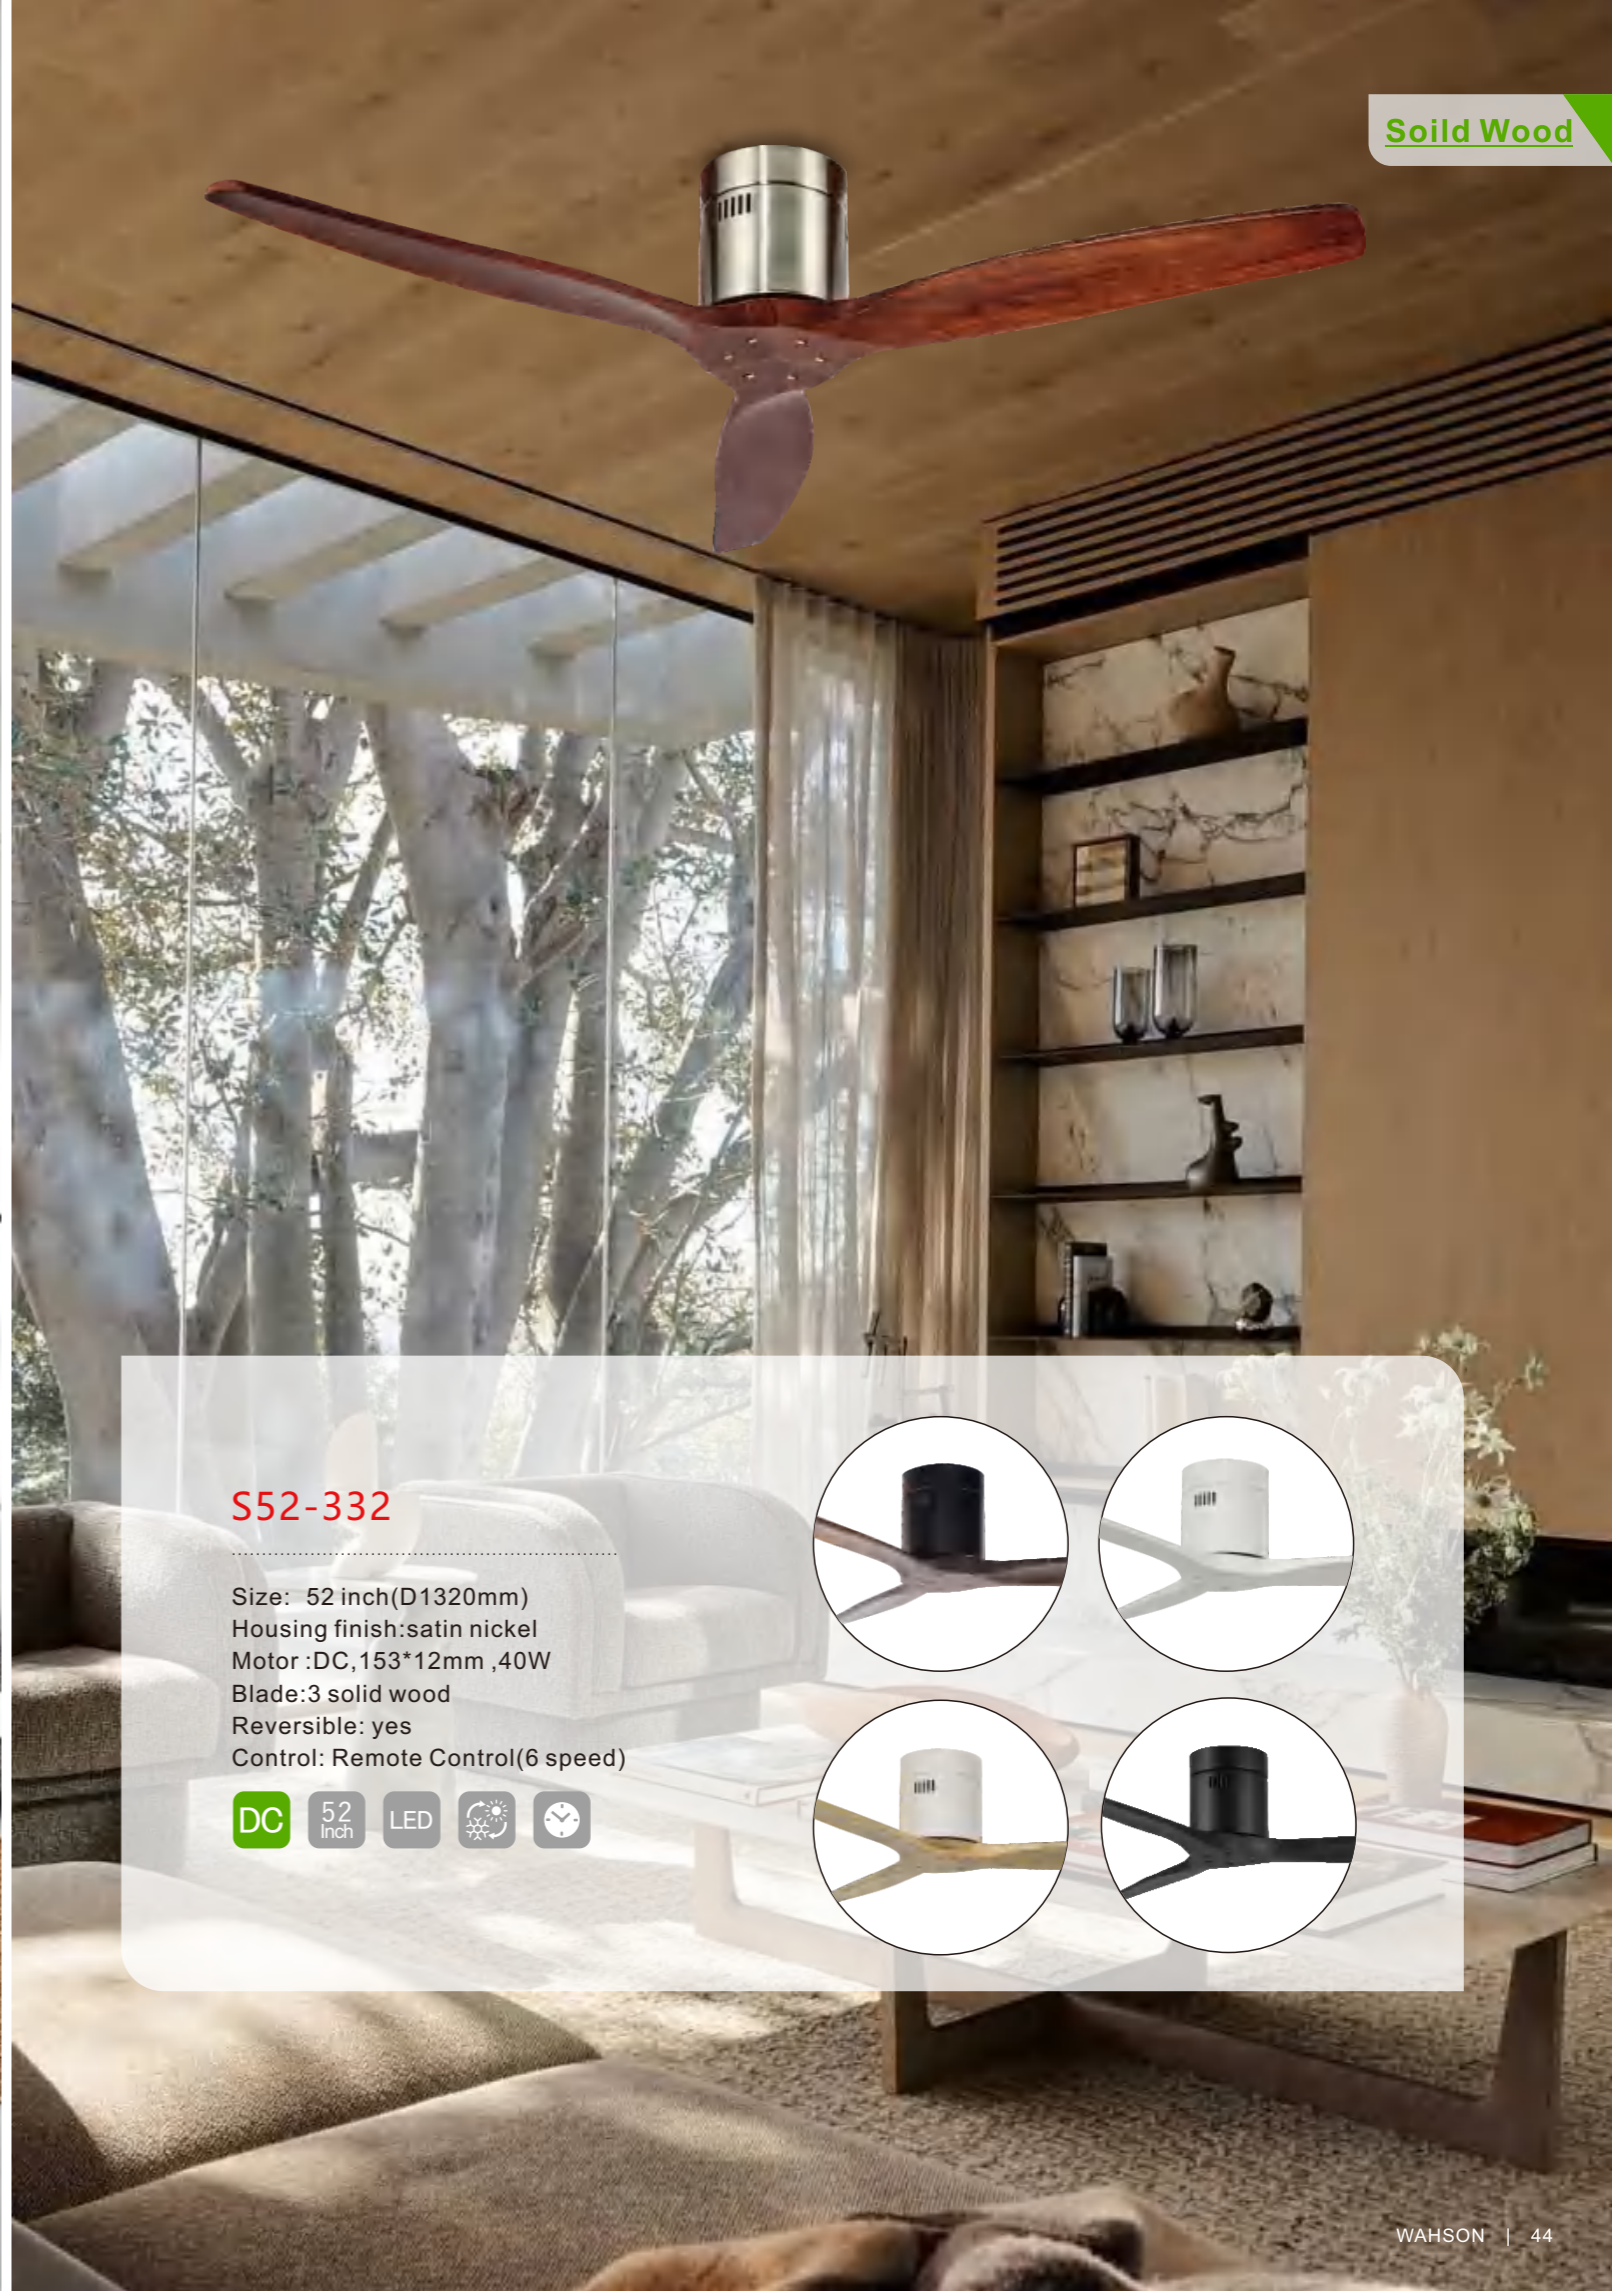

S52-337

Size: 52 inch(D1320mm)
Housing finish: white
Motor :DC,153*12mm ,40W
Blade:3 solid wood
Lampshade:glass
Reversible: yes
Light: LED 15W
Control: Remote Control(6 speed)

S52-334C/S60-334C

Size: 52 inch(D1320mm)/60 inch(D1524mm)
Housing finish:nickel
Motor :DC,153*15mm ,45W
Blade:3 solid wood
Reversible: yes
Control:Remote Control(6 speed)

S52-335

Size: 52 inch(D1320mm)
 Housing finish:black
 Motor :DC, 153*12mm ,40W
 Blade:3 solid wood
 Lampshade:glass
 Reversible: yes
 Light: LED 15W
 Control: Remote Control(6 speed)

DC 52 Inch LED

S52-332