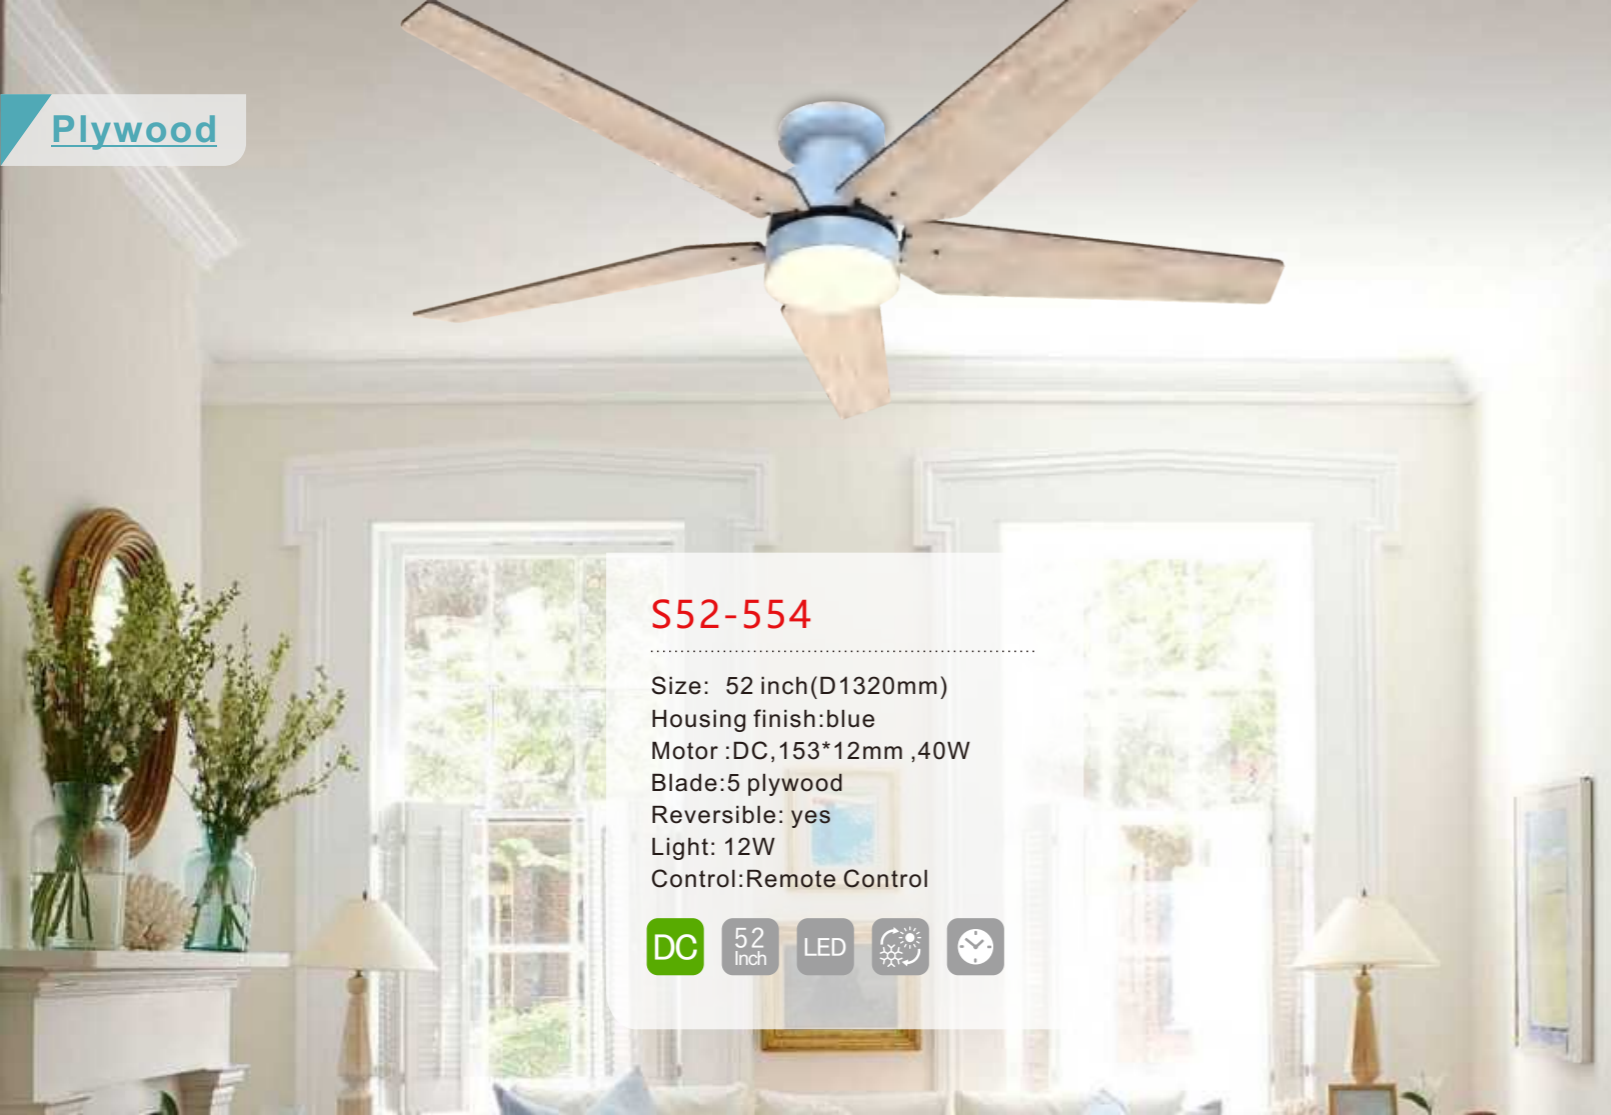

S80-546

Size: 80 inch(D2030mm)
 Housing finish:black
 Motor :DC188*18MM ,50W
 Blade:8 Plywood
 Reversible: yes
 Light: LED 20W
 Control:Remote Control(6 speed)

S52-497

Size: 52 inch(D1320mm)
Housing finish:stain nickel
Motor :DC,153*15mm ,40W
Blade: 6 Plywood
Reversible: yes
Light: LED 18W
Control:Remote Control(6 speed)

S52-496

Size: 52 inch(D1320mm)
Housing finish:white
Motor :DC,153*15mm ,40W
Blade: 4 Plywood
Reversible: yes
Light: LED 18W
Control:Remote Control(6 speed)

S52-554

Size: 52 inch(D1320mm)
Housing finish:blue
Motor :DC,153*12mm ,40W
Blade:5 plywood
Reversible: yes
Light: 12W
Control:Remote Control