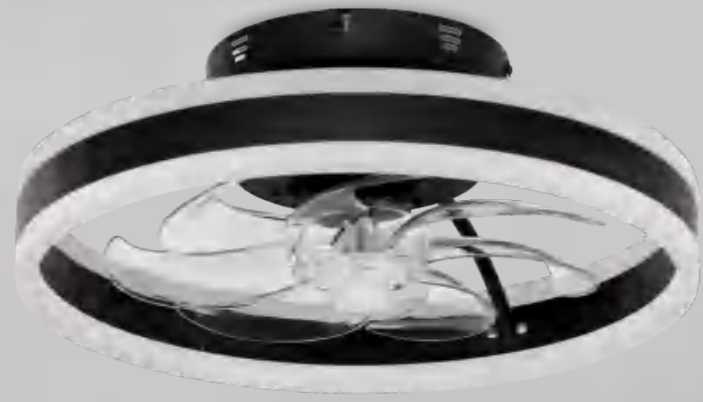

W16-041

Size: 16 inch(D400mm)
Housing finish: black
Motor :DC,61*8mm ,10W
Blade:7 PC
Light: 25W
Control:Remote Control(6 speed)